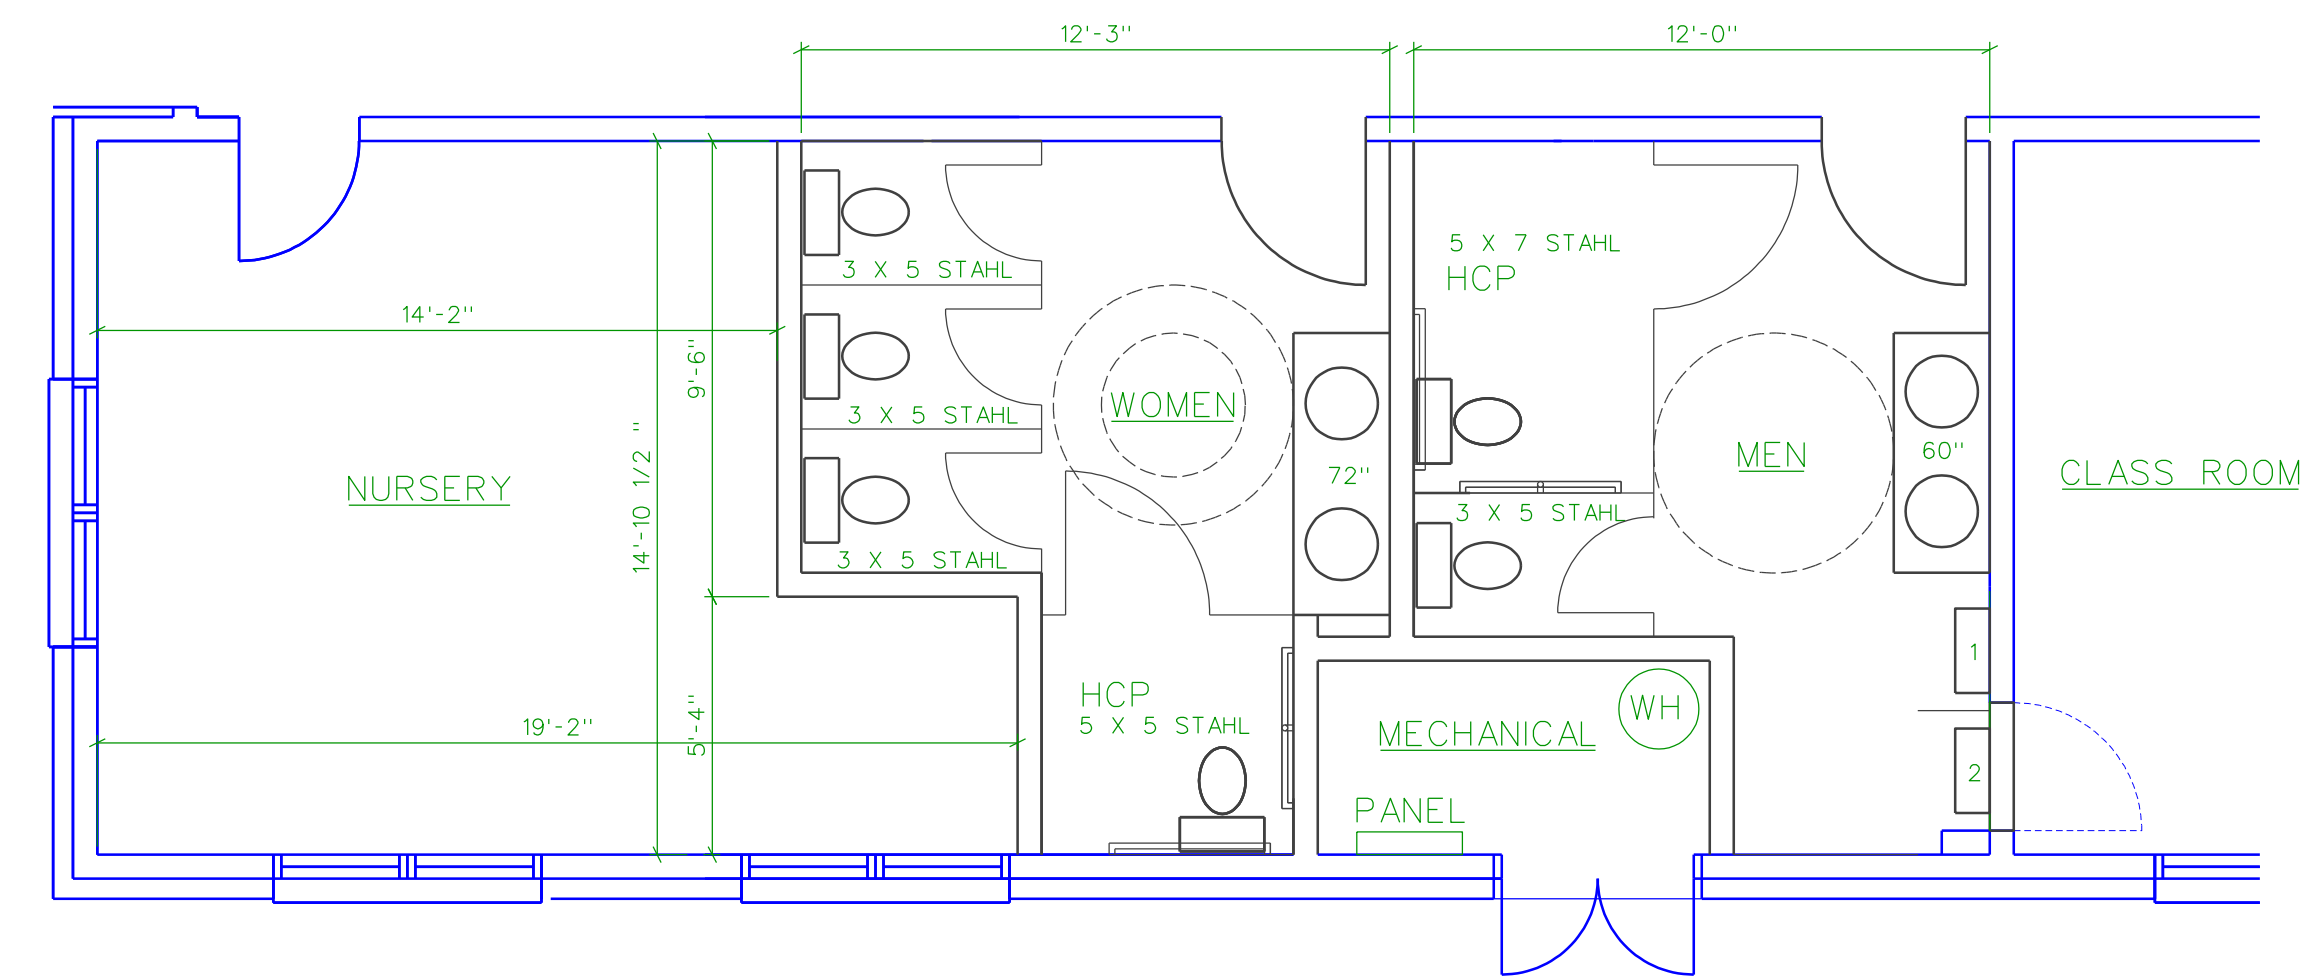

J J ROSE
ARCHITECT

204 N. VIRGINIA AVE
FAYETTEVILLE
NORTH CAROLINA 28305
910 286 2766

OUR REDEEMER LUTHERAN CHURCH
MENS AND WOMEN RESTROOM PLANS
1605 VAN BUREN AVE / FAYETTEVILLE NORTH CAROLINA 28303

EXISTING FLOOR PLAN
1/4" = 1'-0"

NEW FLOOR PLAN
1/4" = 1'-0"

REVISIONS

NO.	DATE	DESCRIPTION

DRAWN BY TS
CHECKED BY JR
DATE 3-22-17
PROJ CODE
SET NO.
SHEET SUBJECT
TOILET PLAN

SHEET NO.

A1

OF 1 SHEETS