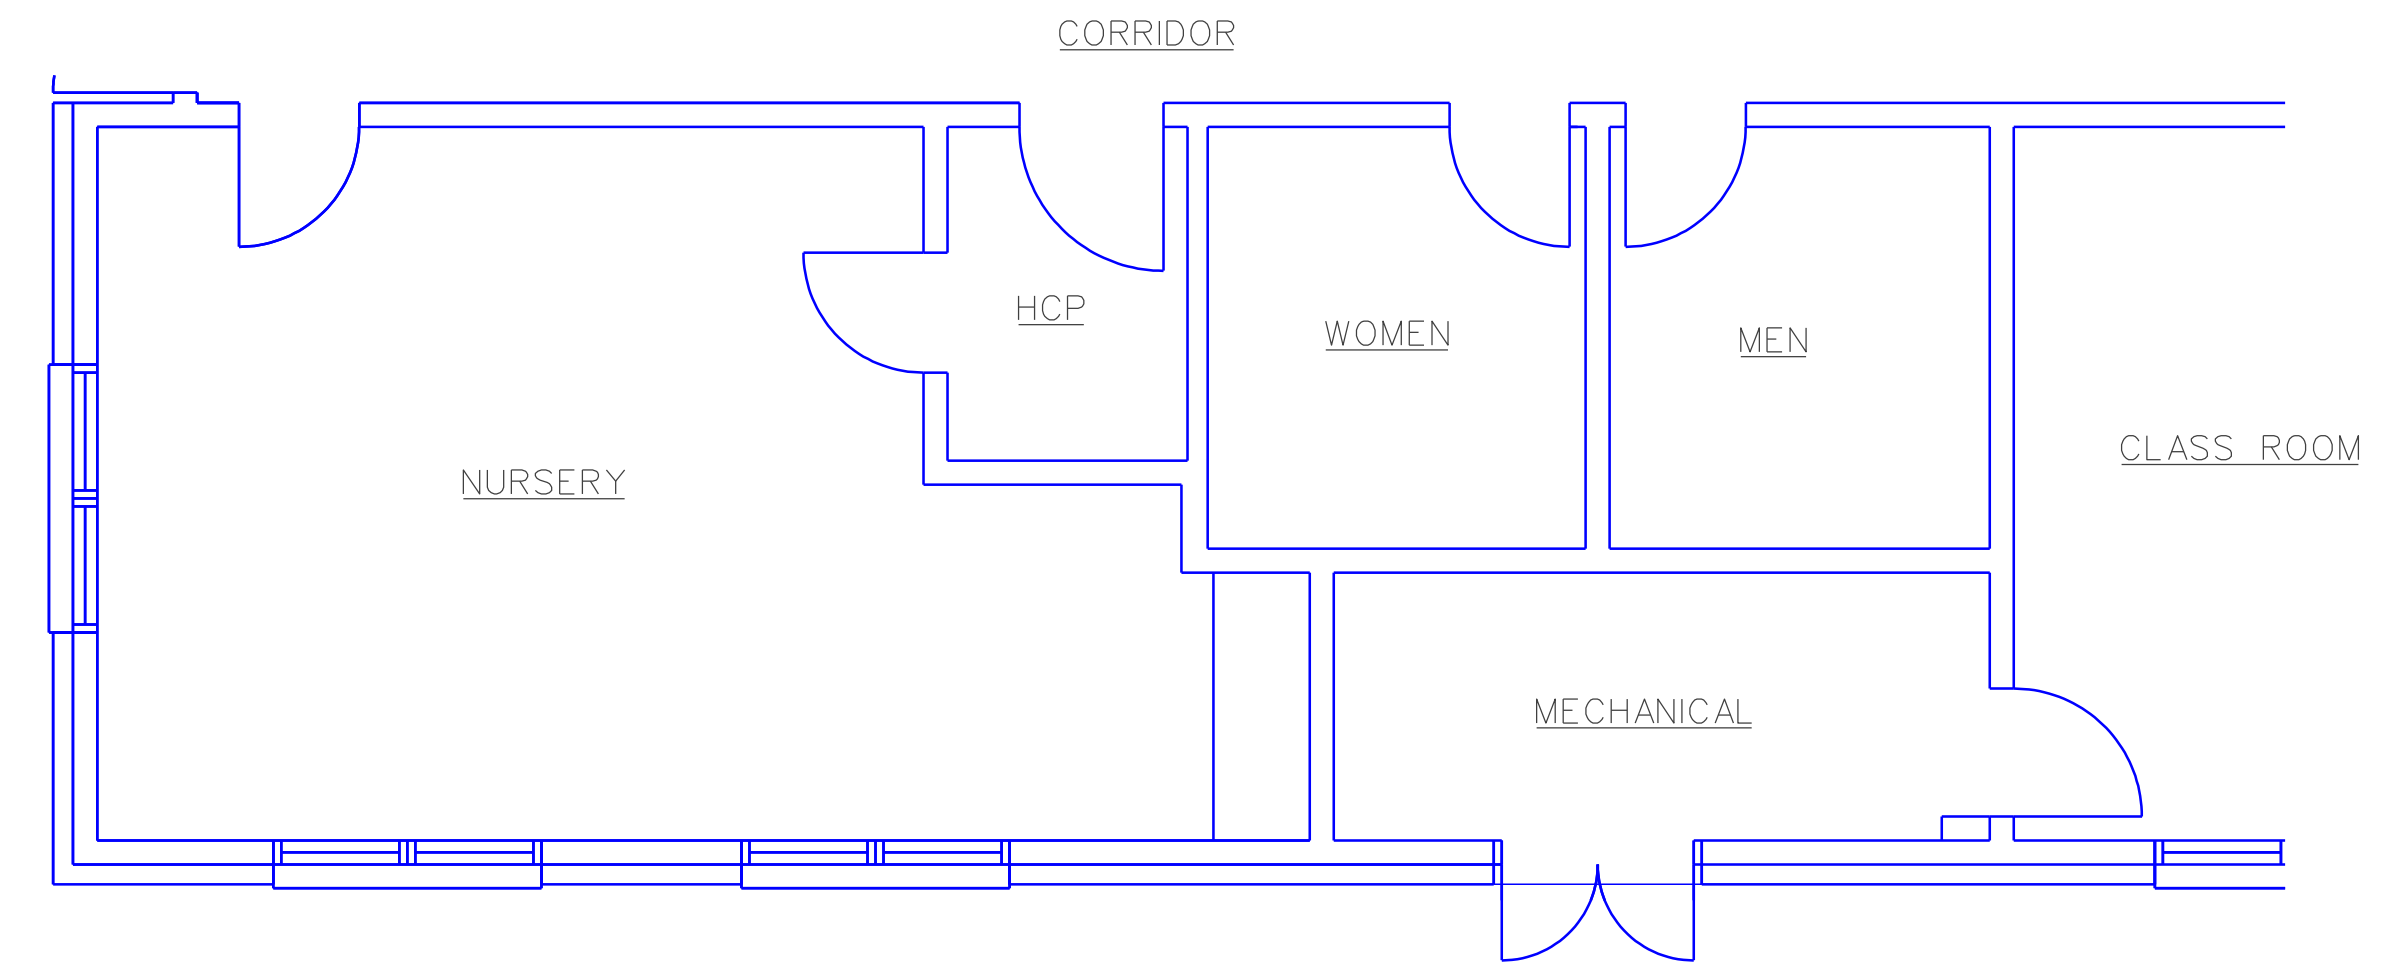

J J ROSE
ARCHITECT

204 N. VIRGINIA AVE
FAYETTEVILLE
NORTH CAROLINA 28305
910 286 2766

OUR REDEEMER LUTHERAN CHURCH
MENS AND WOMEN RESTROOM PLANS
1605 VAN BUREN AVE / FAYETTEVILLE NORTH CAROLINA 28303

EXISTING FLOOR PLAN
1/4" = 1'-0"

NEW FLOOR PLAN
1/4" = 1'-0"

REVISIONS

NO.	DATE	DESCRIPTION

DRAWN BY TS
CHECKED BY JR
DATE 3-22-17
PROJ CODE
SET NO.
SHEET SUBJECT
TOILET PLAN

SHEET NO.

A1

OF 1 SHEETS