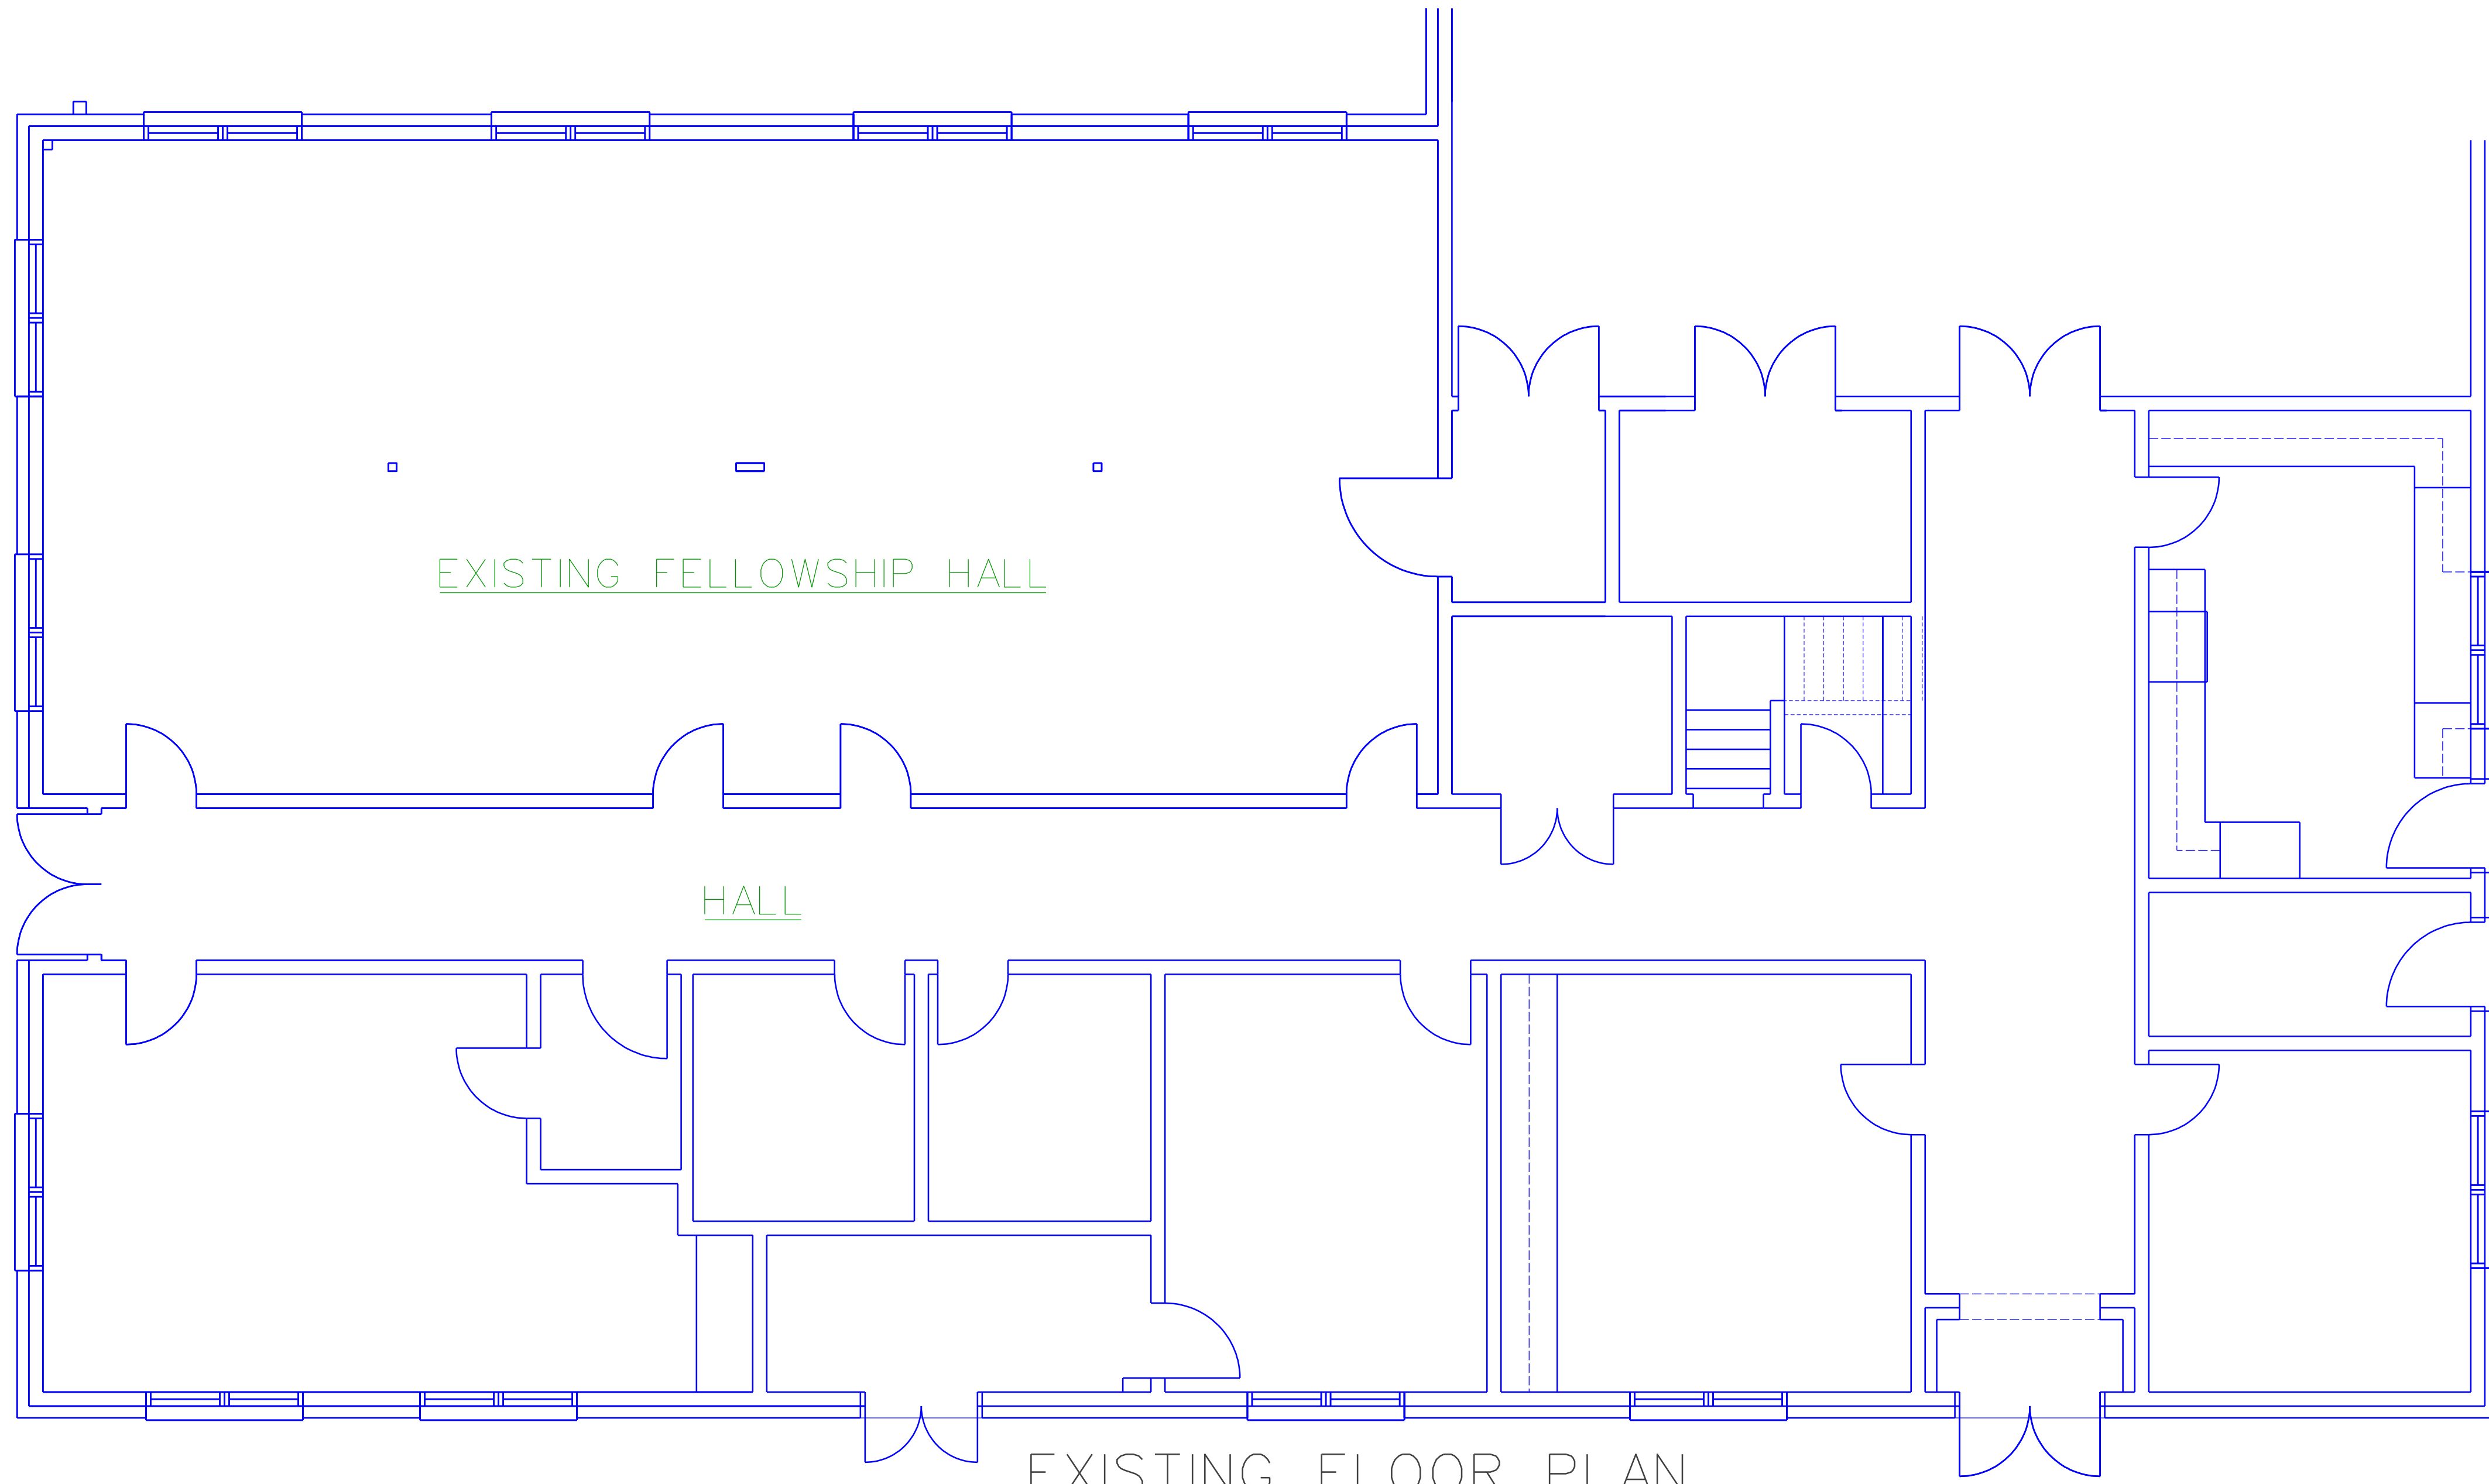

EXISTING FLOOR PLAN  
1/4" = 1'-0"

NEW FLOOR PLAN 255 S.F.  
1/4" = 1'-0"

NEW FLOOR PLAN 348 S.F.  
1/4" = 1'-0"

REVISIONS

NO.	DATE	DESCRIPTION

DRAWN BY TS  
CHECKED BY JR  
DATE 2-14-17  
PROJ CODE  
SET NO.  
SHEET SUBJECT  
FLOOR PLAN

SHEET NO.  
A1  
OF 1 SHEETS