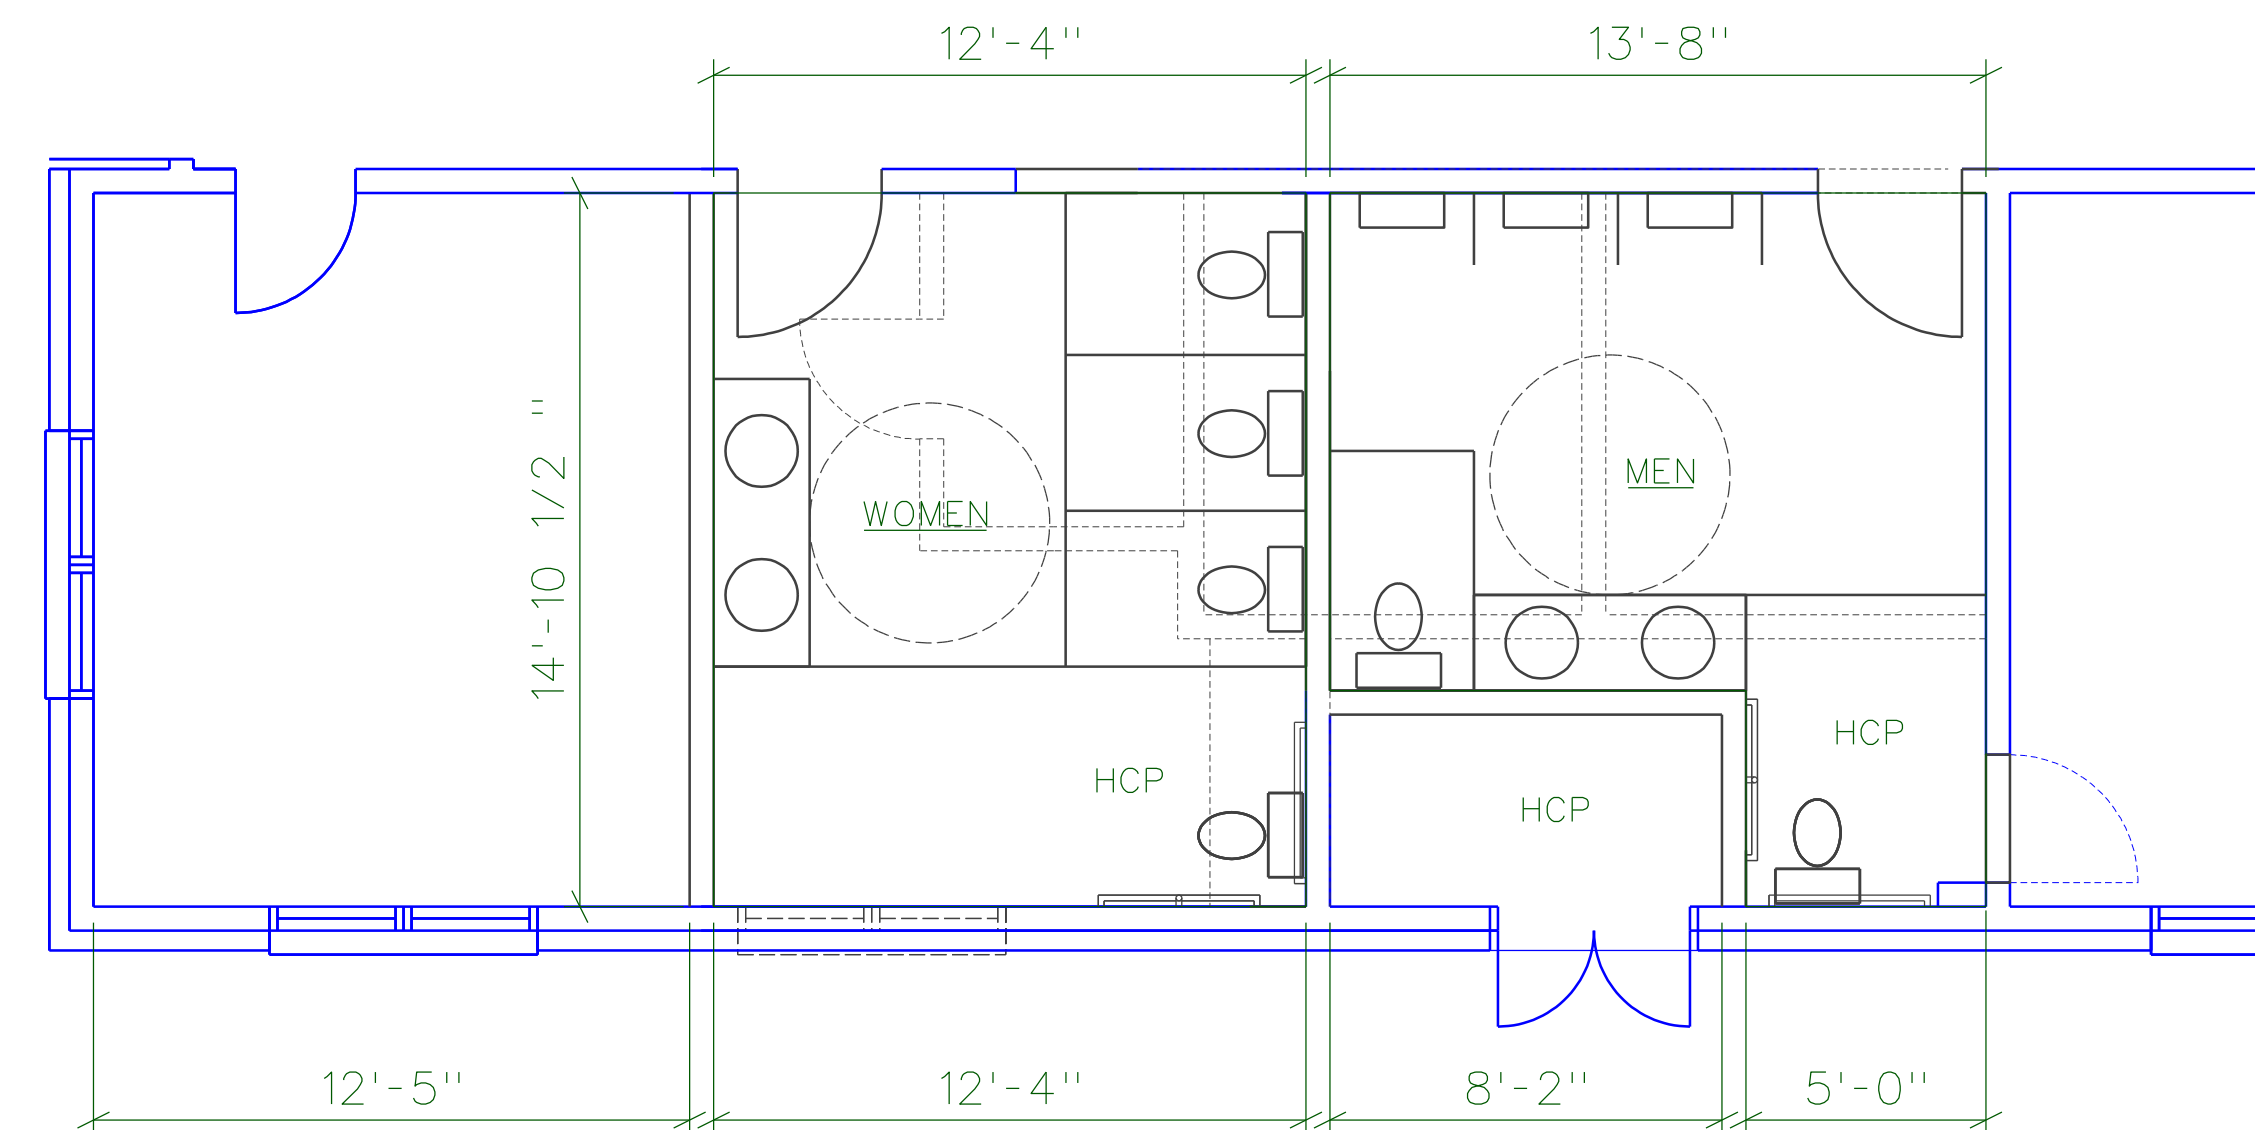

EXISTING FLOOR PLAN  
1/4" = 1'-0"

NEW FLOOR PLAN 255 S.F.  
1/4" = 1'-0"

NEW FLOOR PLAN 348 S.F.  
1/4" = 1'-0"

REVISIONS

NO.	DATE	DESCRIPTION

DRAWN BY TS  
CHECKED BY JR  
DATE 2-14-17  
PROJ CODE  
SET NO.  
SHEET SUBJECT  
FLOOR PLAN

SHEET NO.  
A1  
OF 1 SHEETS