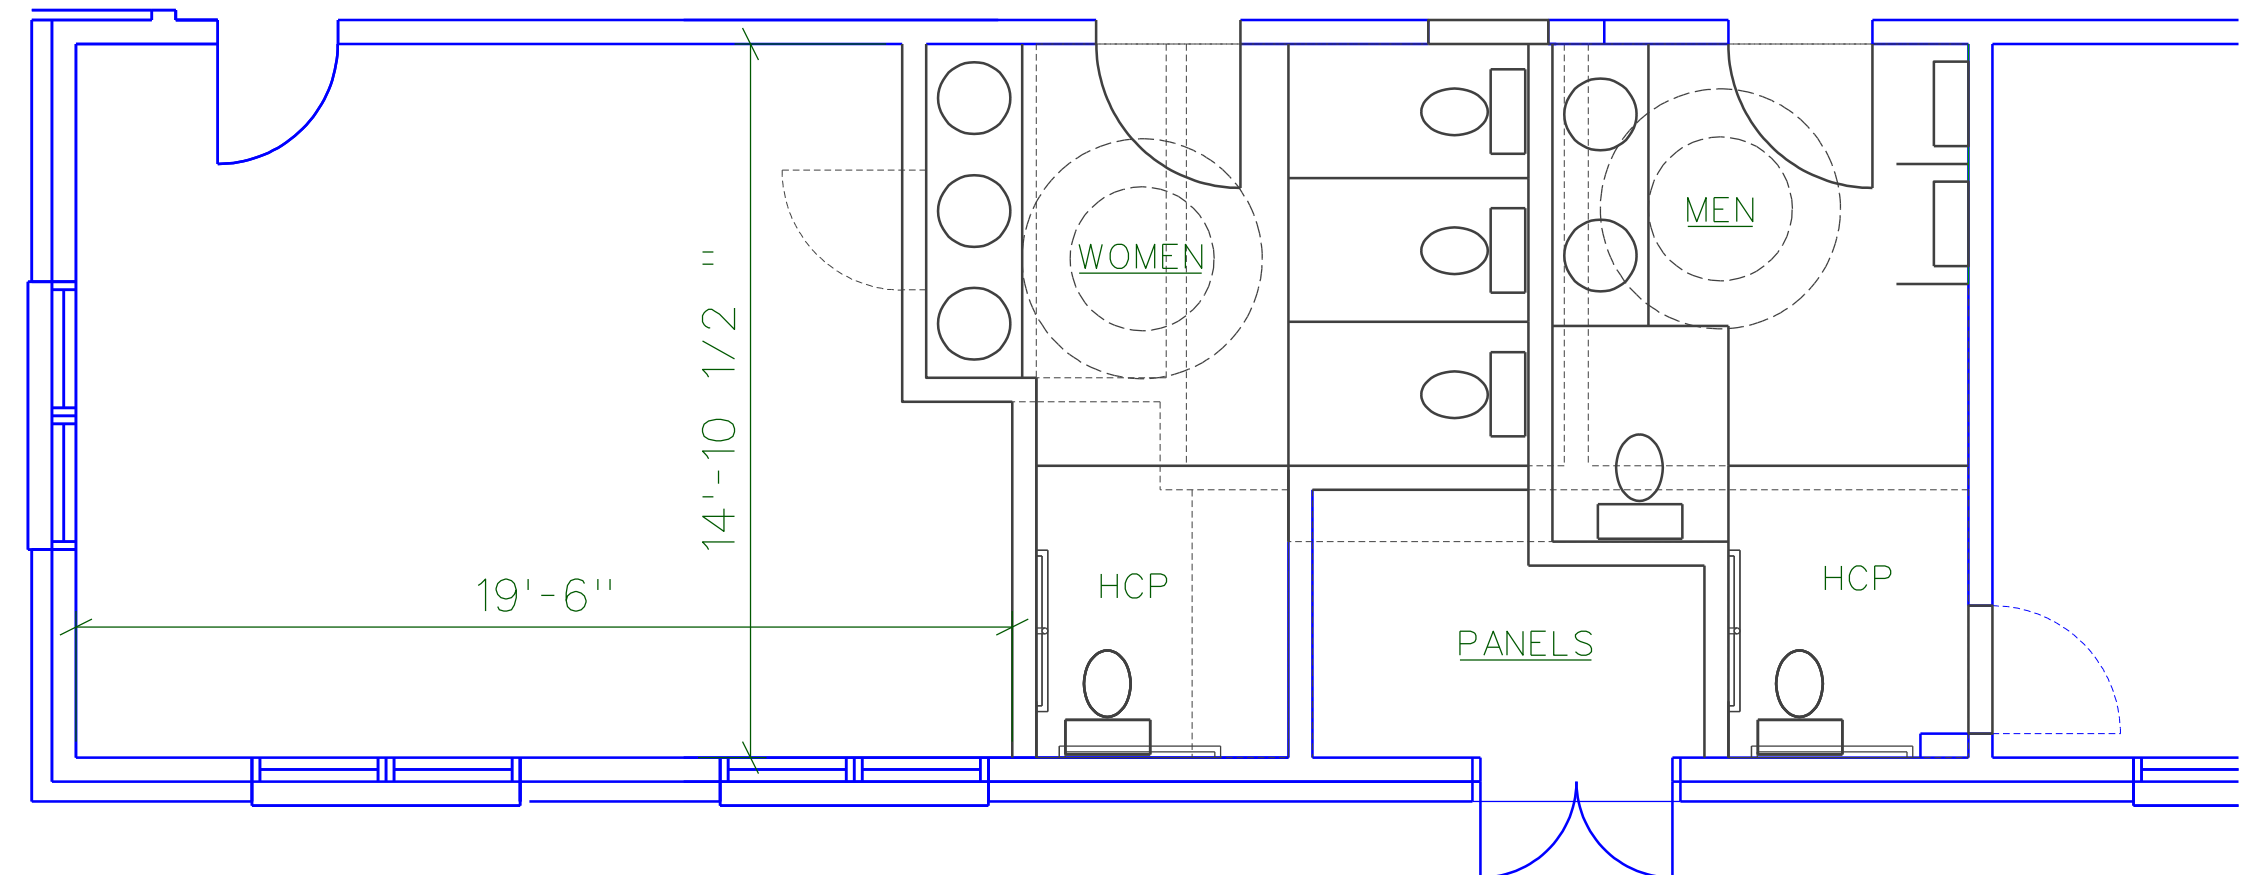

EXISTING FLOOR PLAN  
1/4" = 1'-0"

NEW FLOOR PLAN 255 S.F.  
1/4" = 1'-0"

NEW FLOOR PLAN 348 S.F.  
1/4" = 1'-0"

REVISIONS

NO.	DATE	DESCRIPTION

DRAWN BY TS  
CHECKED BY JR  
DATE 2-14-17  
PROJ CODE  
SET NO.  
SHEET SUBJECT  
FLOOR PLAN

SHEET NO.  
A1  
OF 1 SHEETS