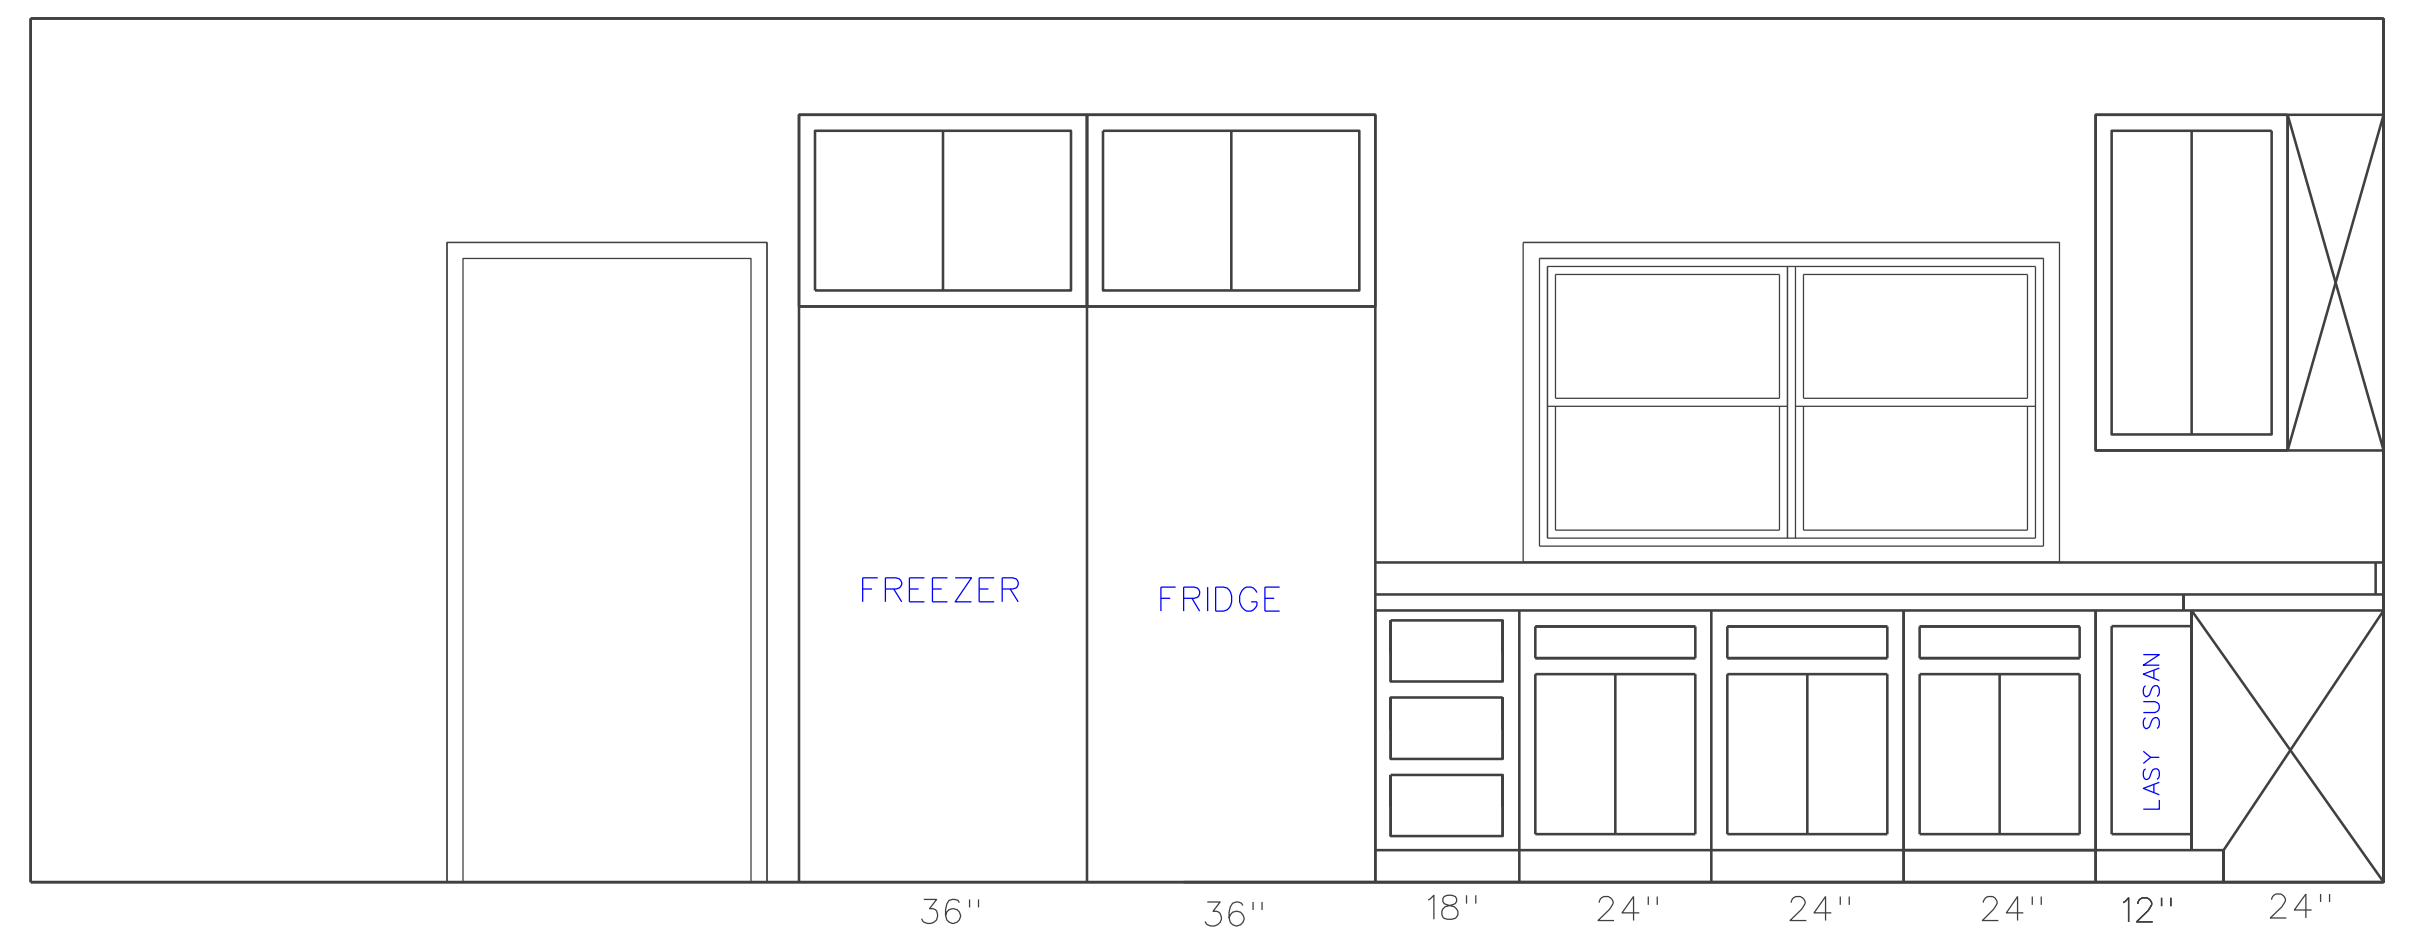

SHEET NO.

A5

OF 6 SHEETS

KITCHEN CABINET DETAILS

1/2" = 1'-0"