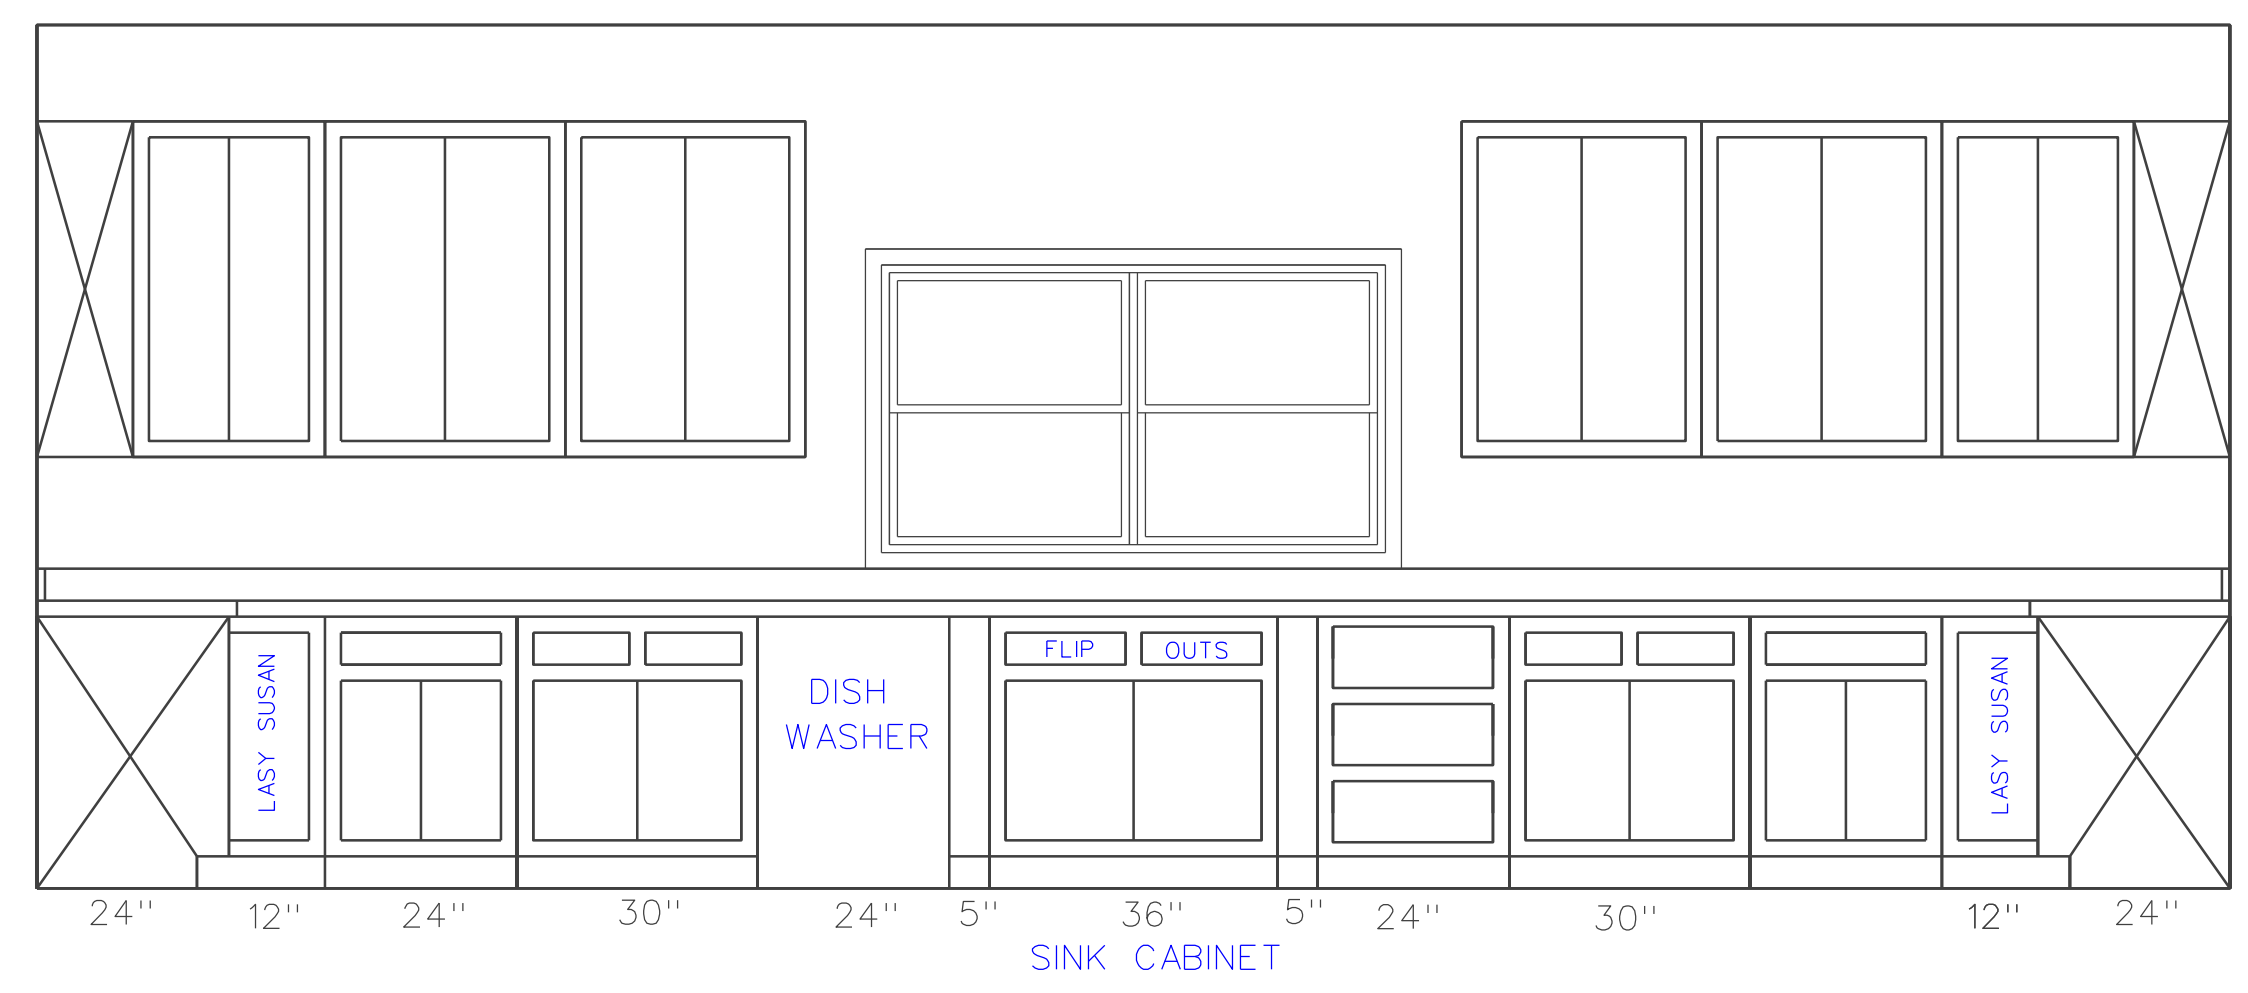

SHEET NO.

A5

OF 6 SHEETS

KITCHEN CABINET DETAILS

1/2" = 1'-0"