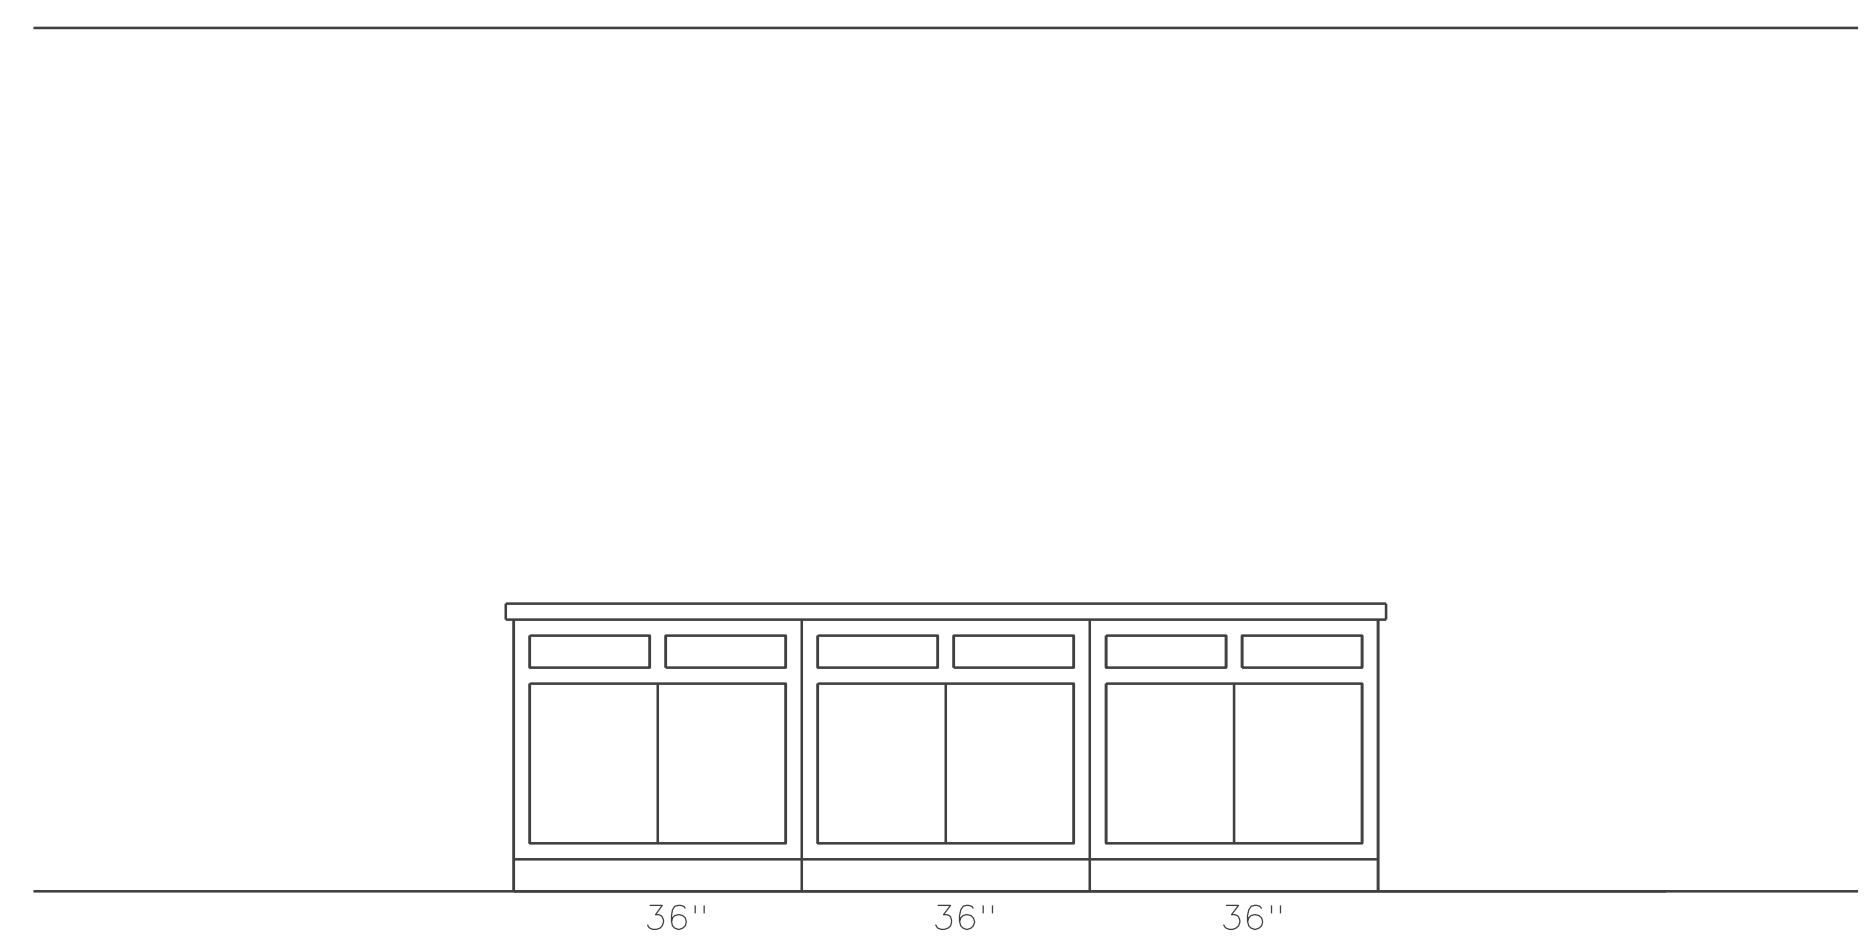

SHEET NO.

A5

OF 6 SHEETS

KITCHEN CABINET DETAILS

1/2" = 1'-0"