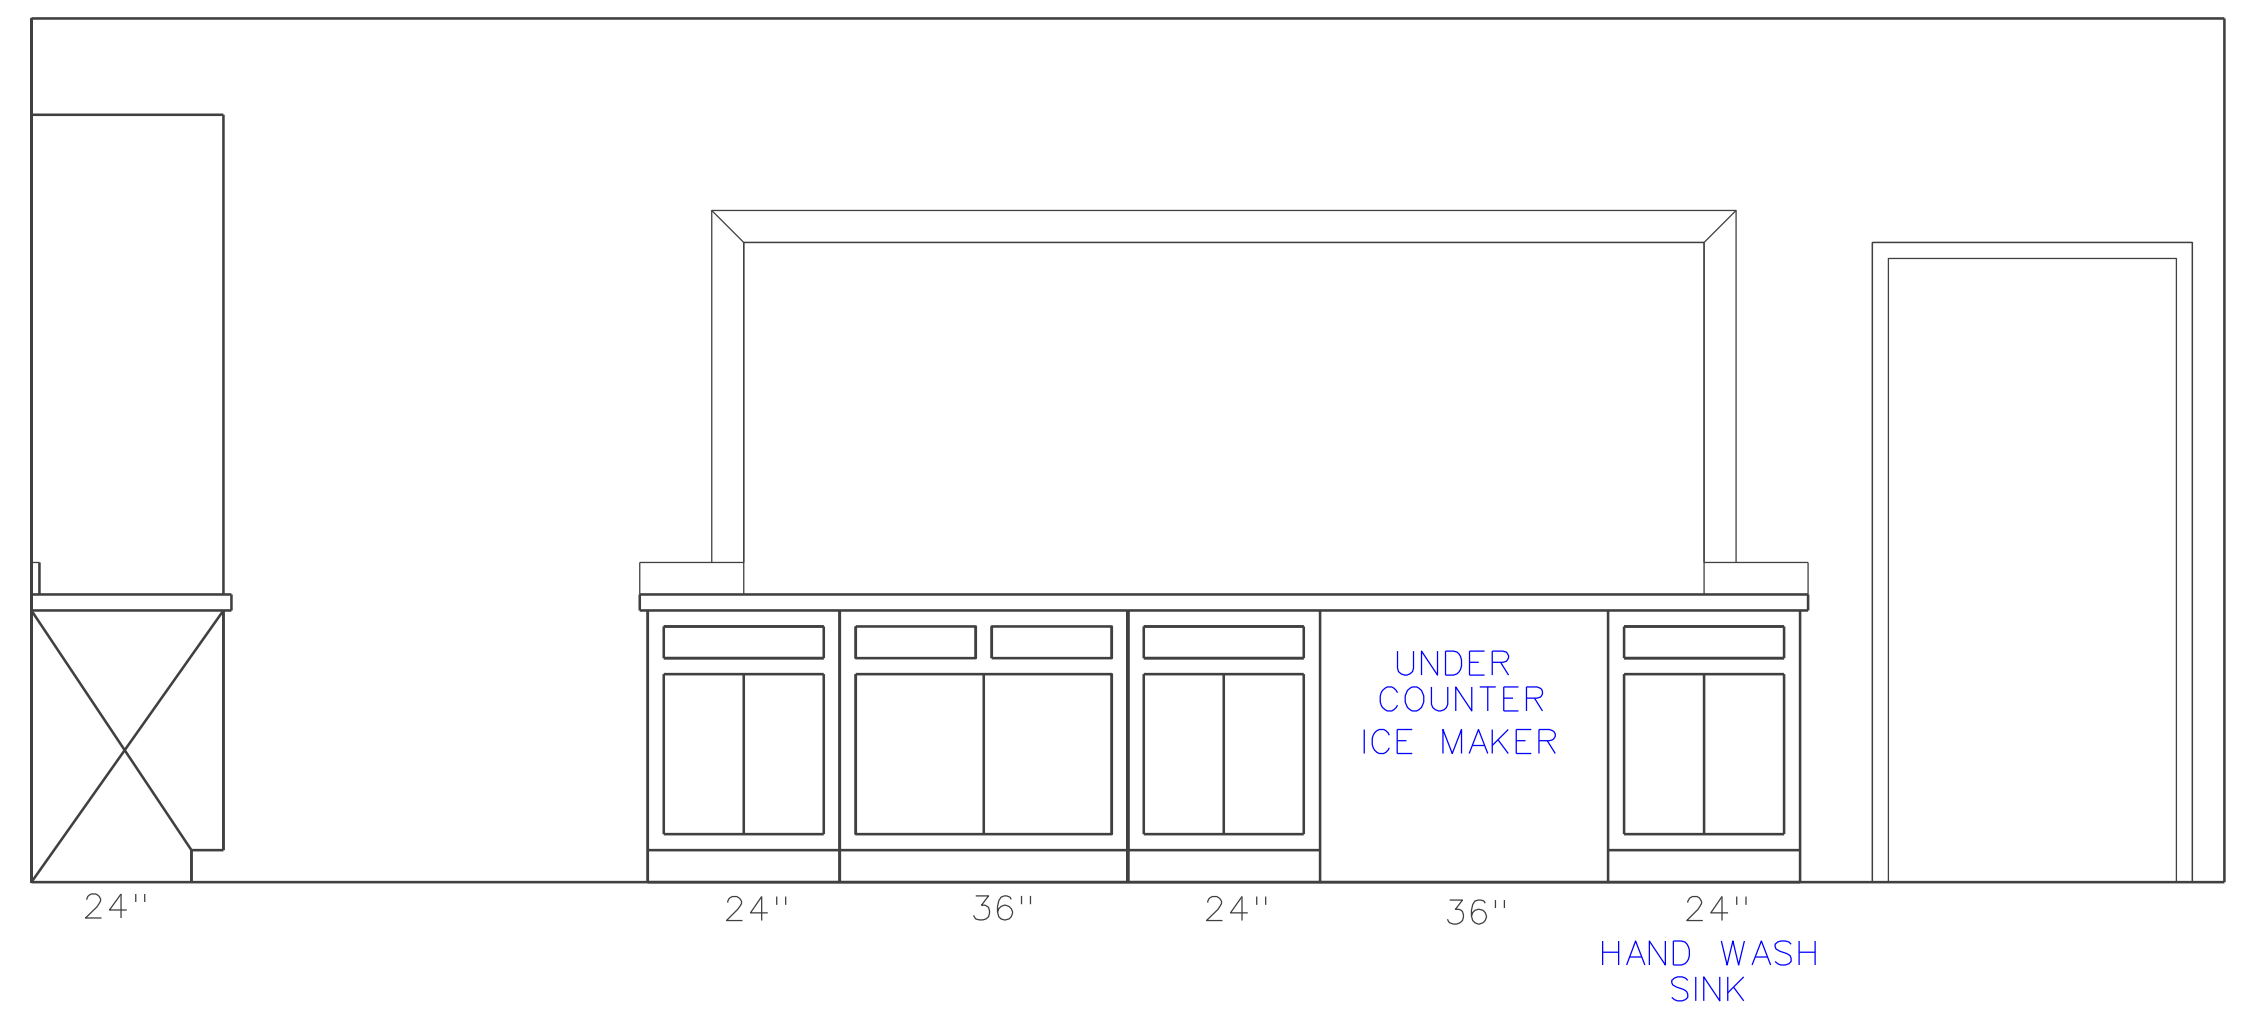

SHEET NO.

A5

OF 6 SHEETS

KITCHEN CABINET DETAILS

1/2" = 1'-0"