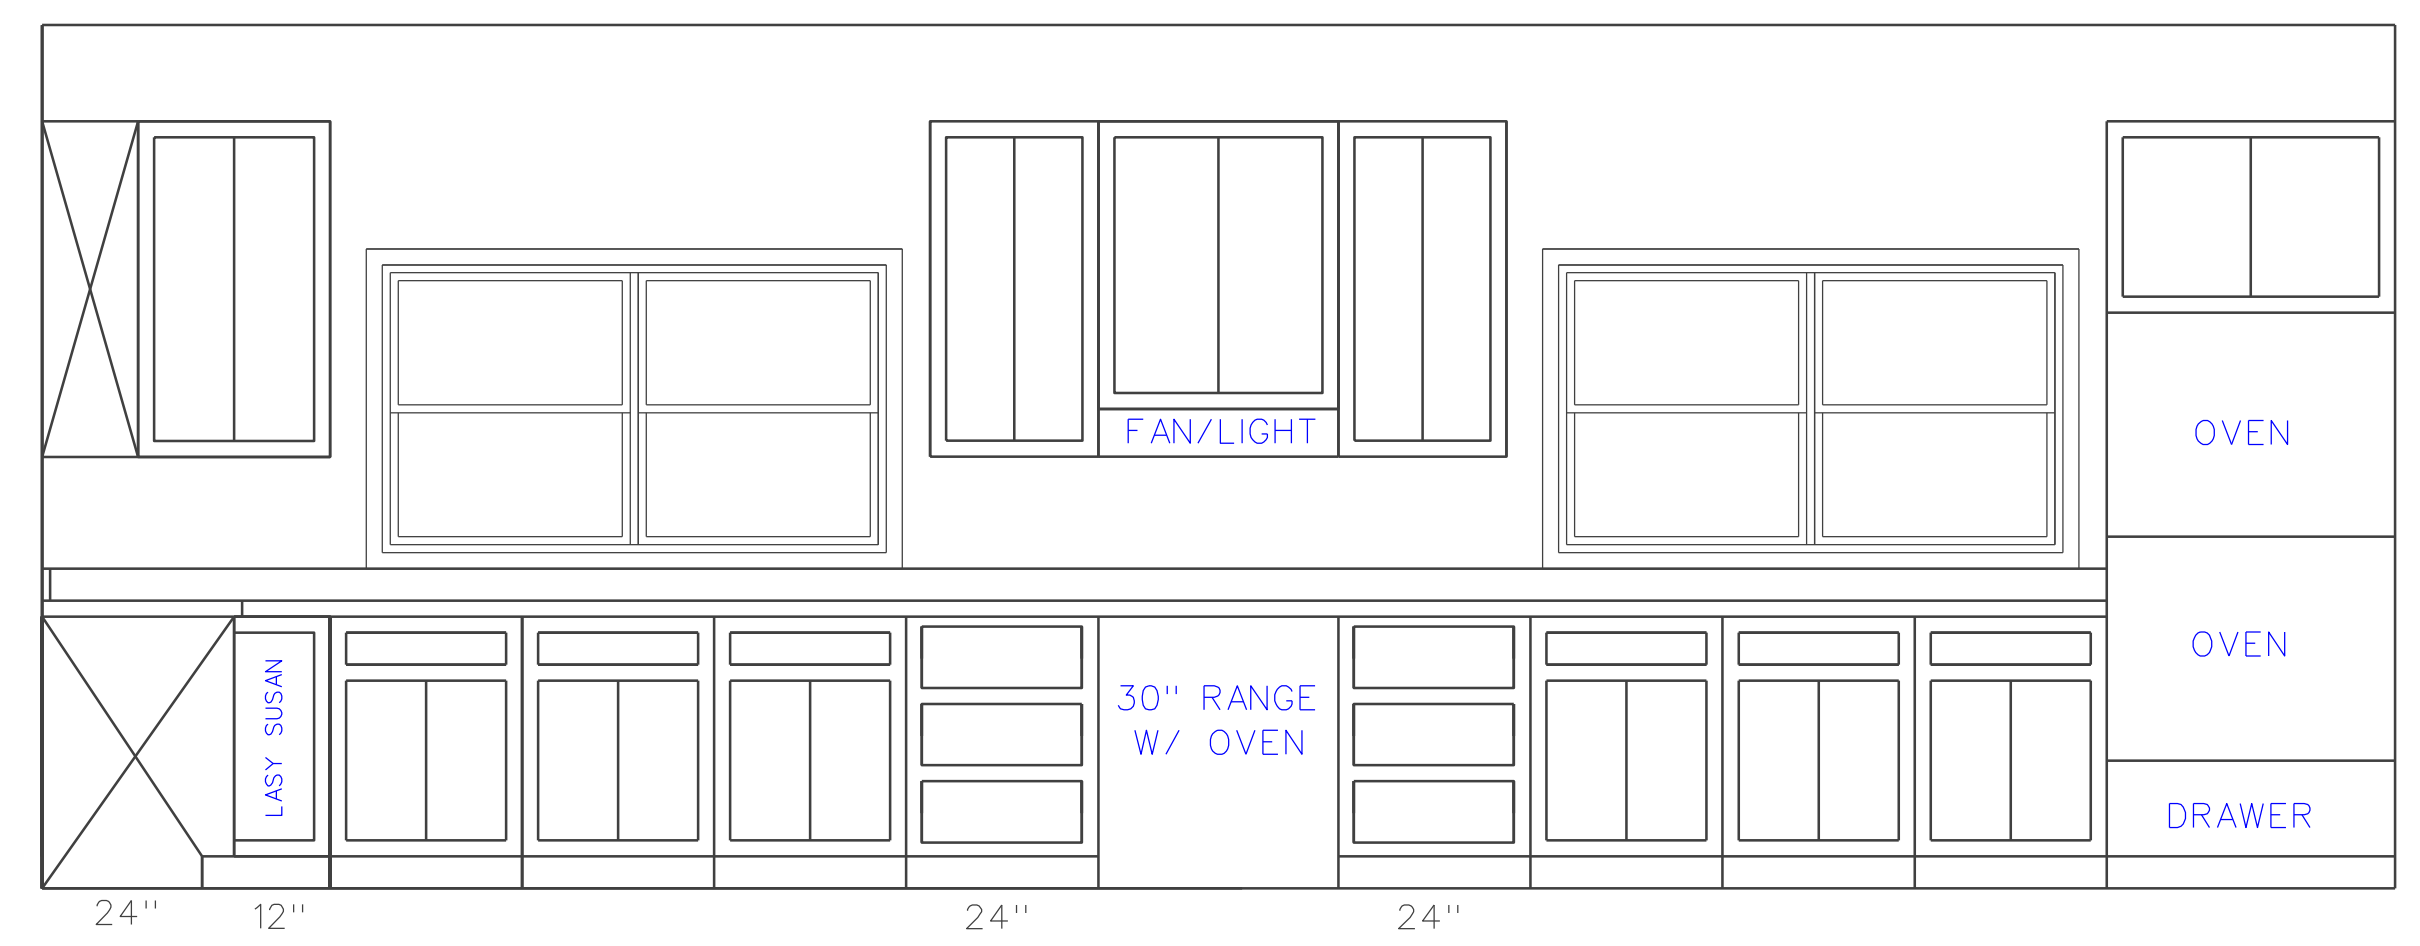

SHEET NO.

A5

OF 6 SHEETS

KITCHEN CABINET DETAILS

1/2" = 1'-0"