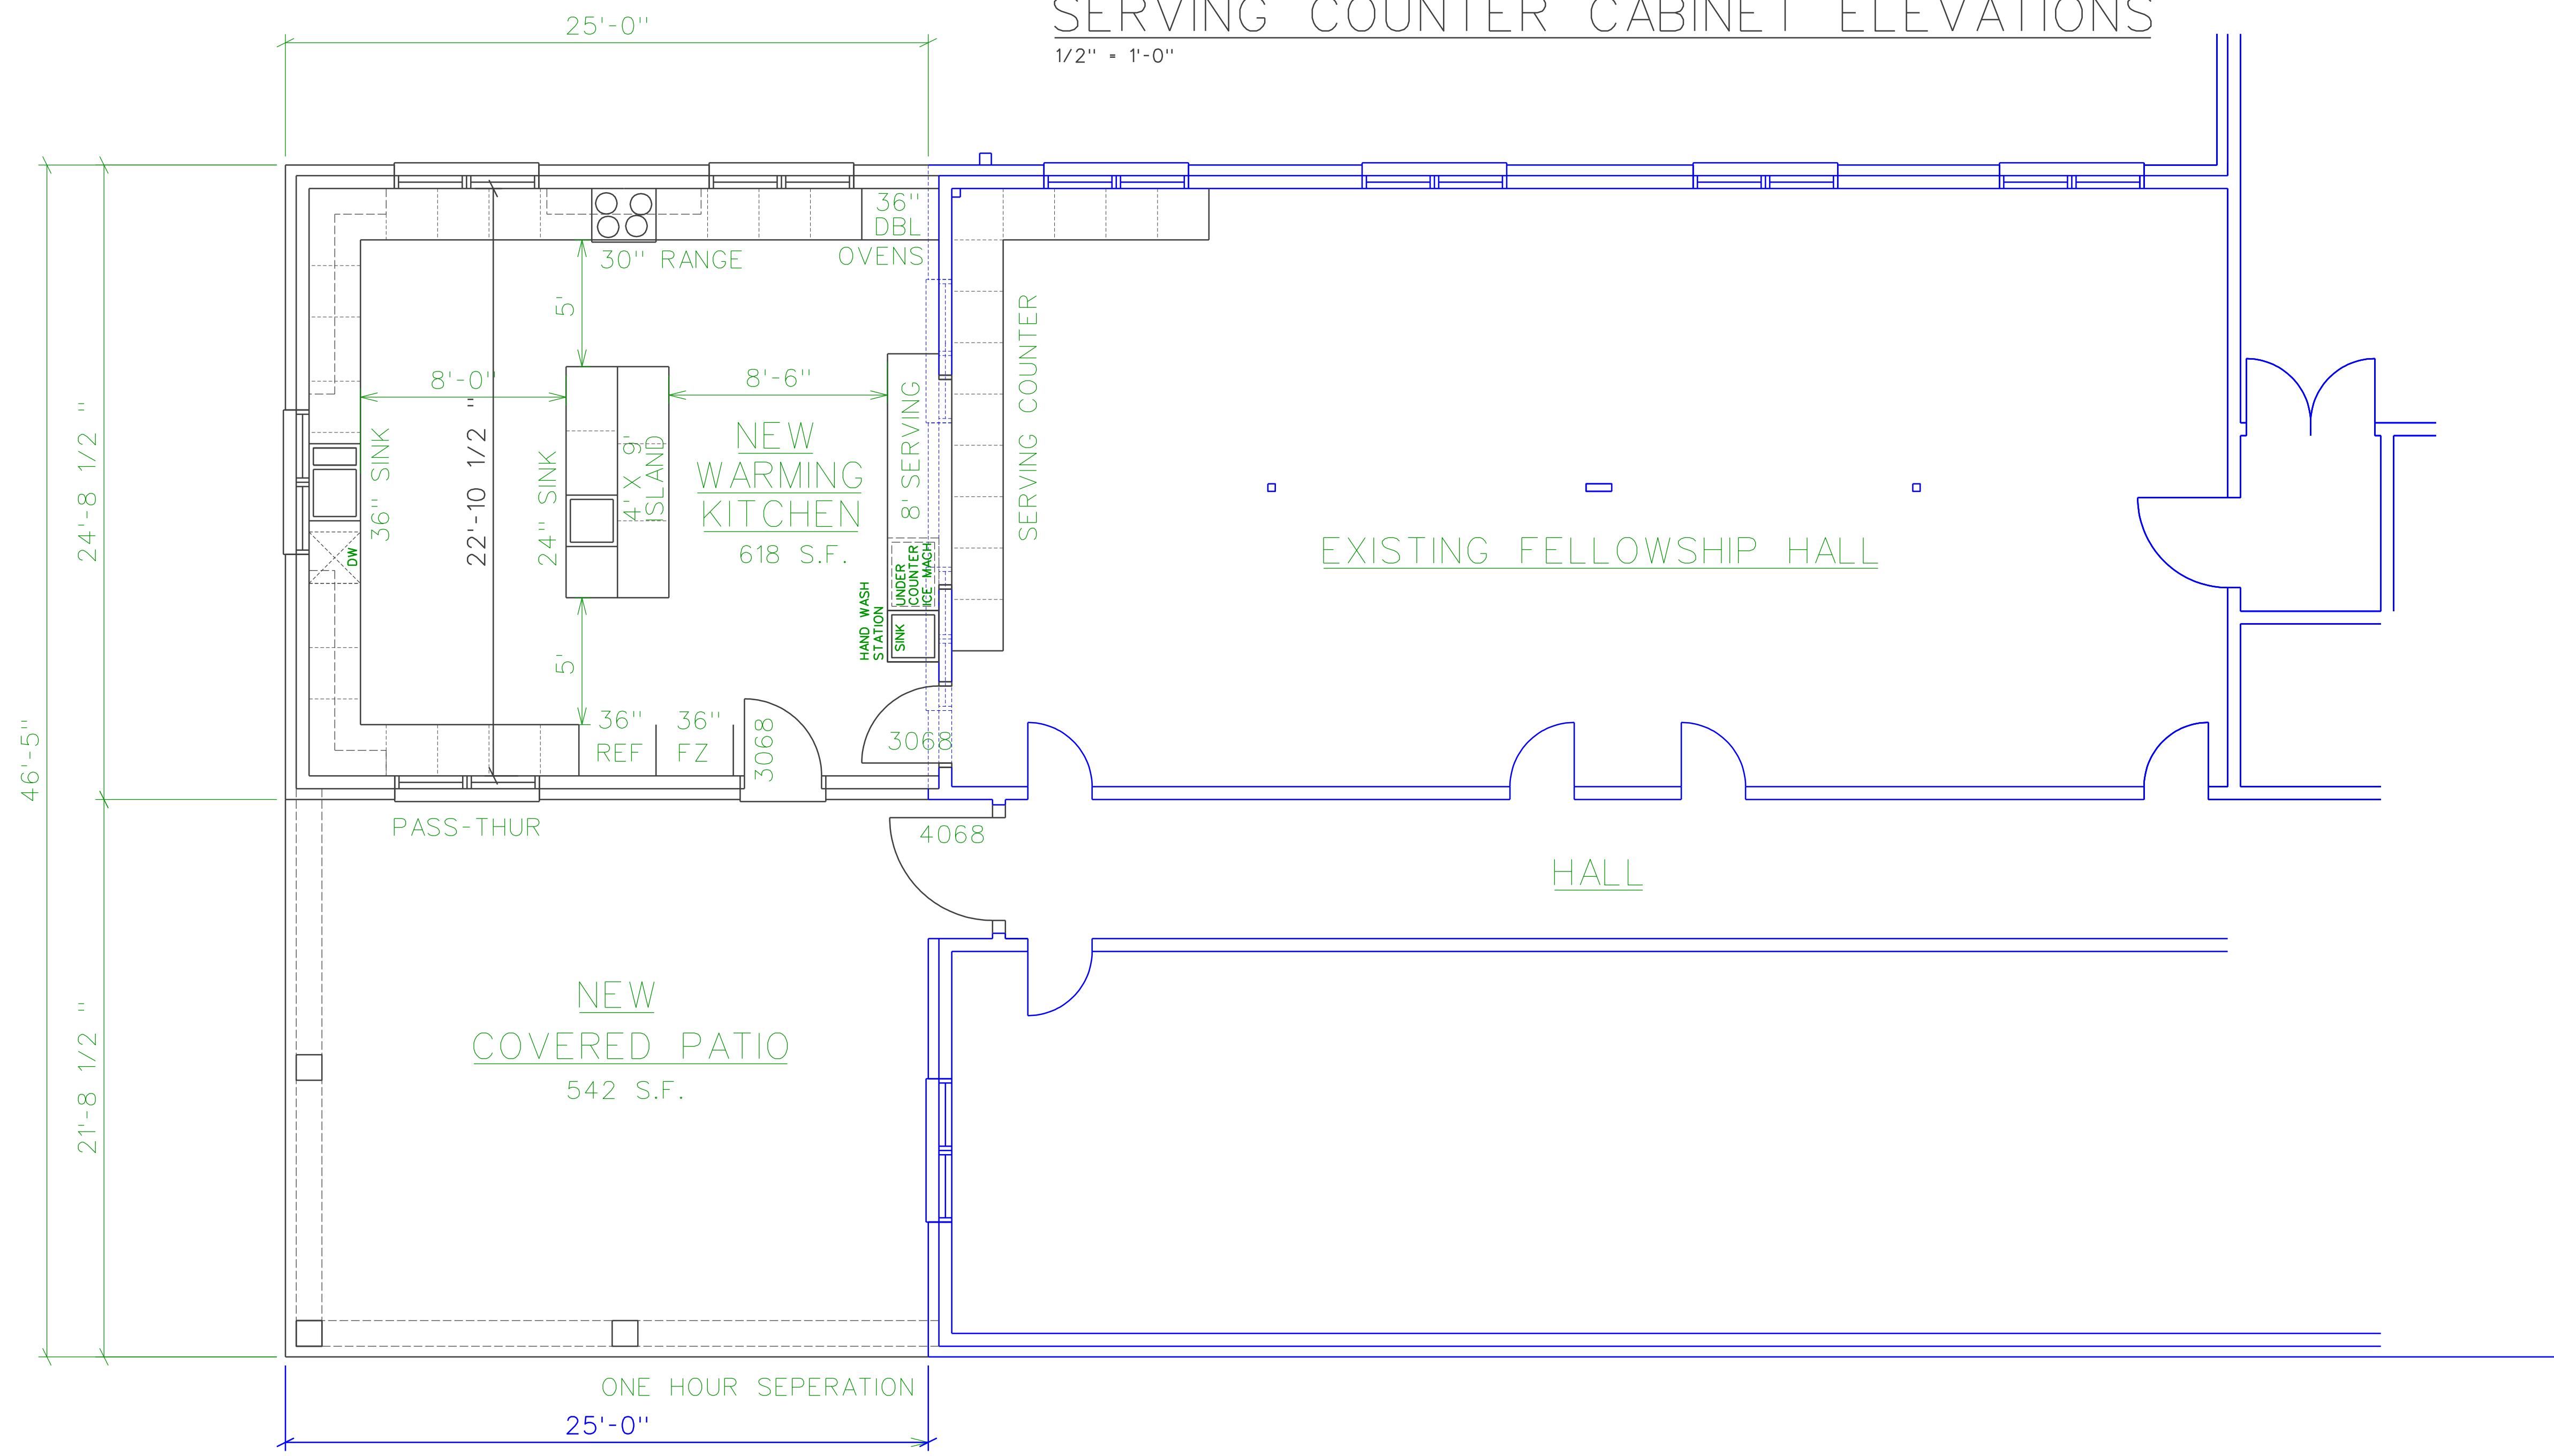

SERVING COUNTER CABINET ELEVATIONS
1/2" = 1'-0"

NEW FLOOR PLAN
1/4" = 1'-0"

J J ROSE
ARCHITECT
204 N. VIRGINIA AVE
FAYETTEVILLE
NORTH CAROLINA 28305
910 286 2766

OUR REDEEMER LUTHERAN CHURCH
KITCHEN / COVERED PORCH ADDITION
1605 VAN BUREN AVE / FAYETTEVILLE NORTH CAROLINA 28303

REVISIONS	DATE	DESCRIPTION

DRAWN BY TS
CHECKED BY JR
DATE 12-24-16
PROJ CODE
SET NO.
SHEET SUBJECT
FLOOR PLAN

SHEET NO.
A4
OF 6 SHEETS