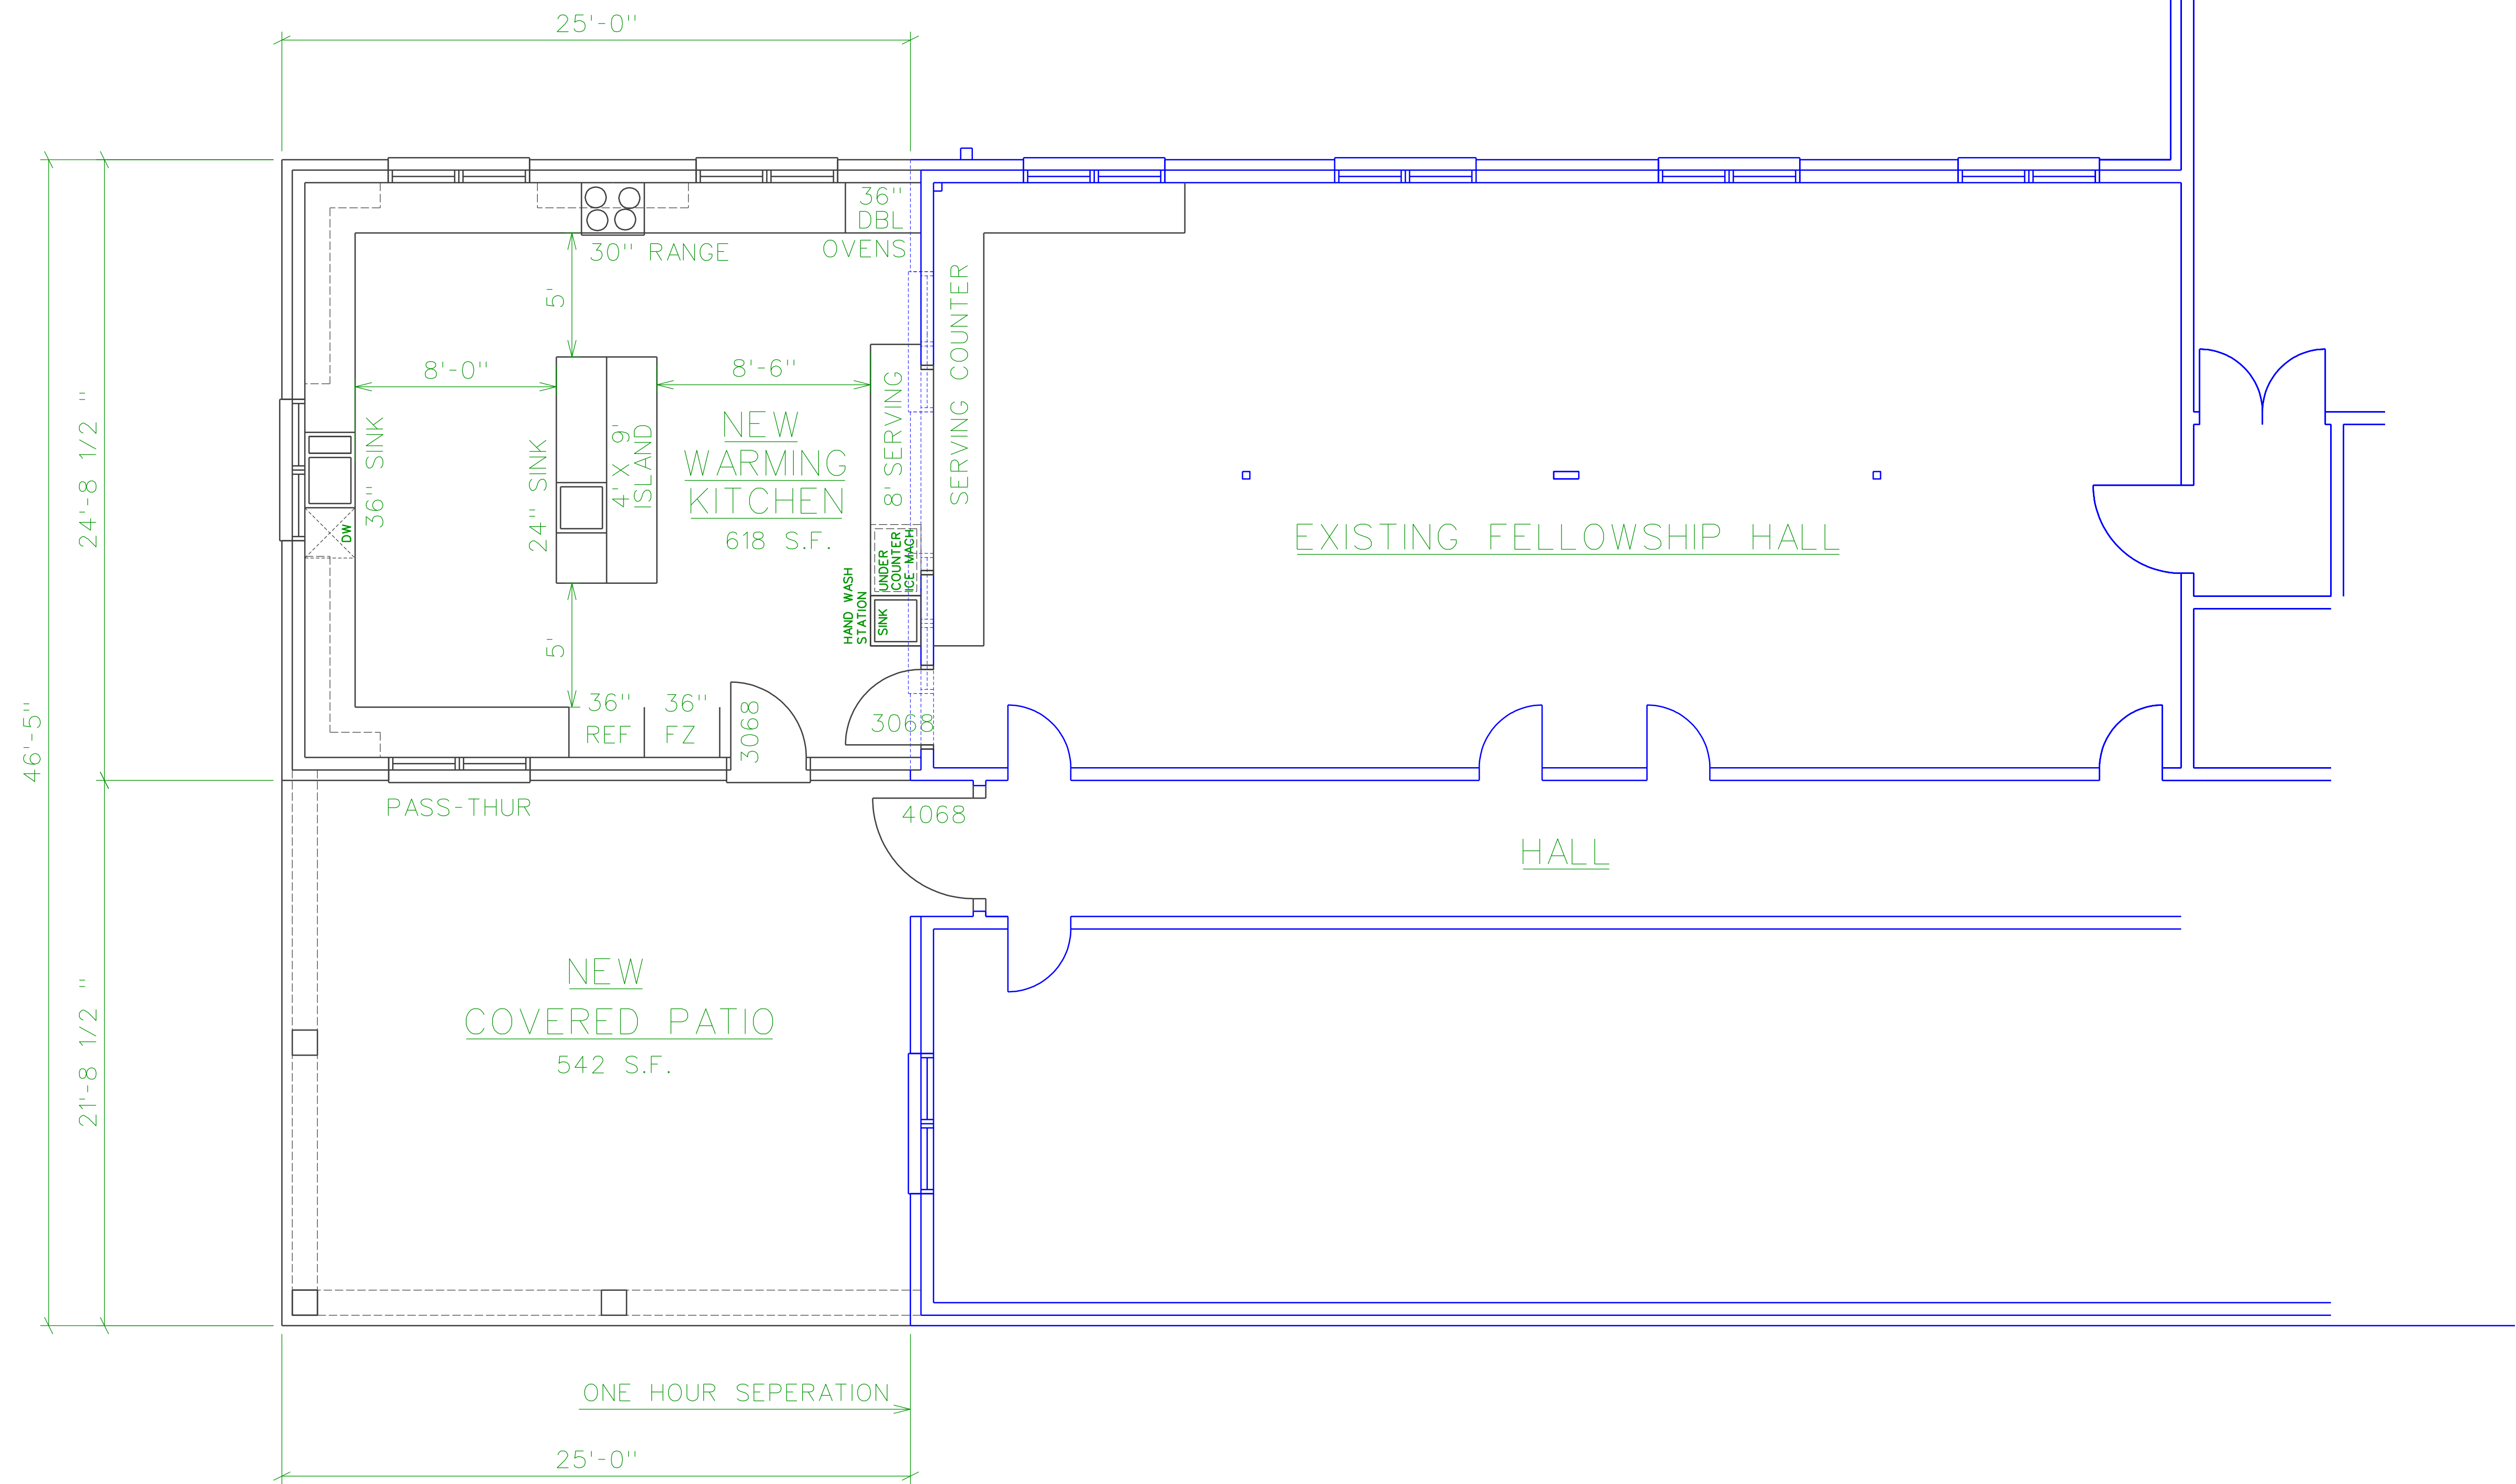

REVISIONS

NO.	DATE	DESCRIPTION

DRAWN BY TS  
CHECKED BY JR  
DATE 12-7-16  
PROJ CODE  
SET NO.  
SHEET SUBJECT  
ENLARGED  
FLOOR PLAN

SHEET NO.

A3

OF 3 SHEETS

NEW FLOOR PLAN  
1/4" = 1'-0"