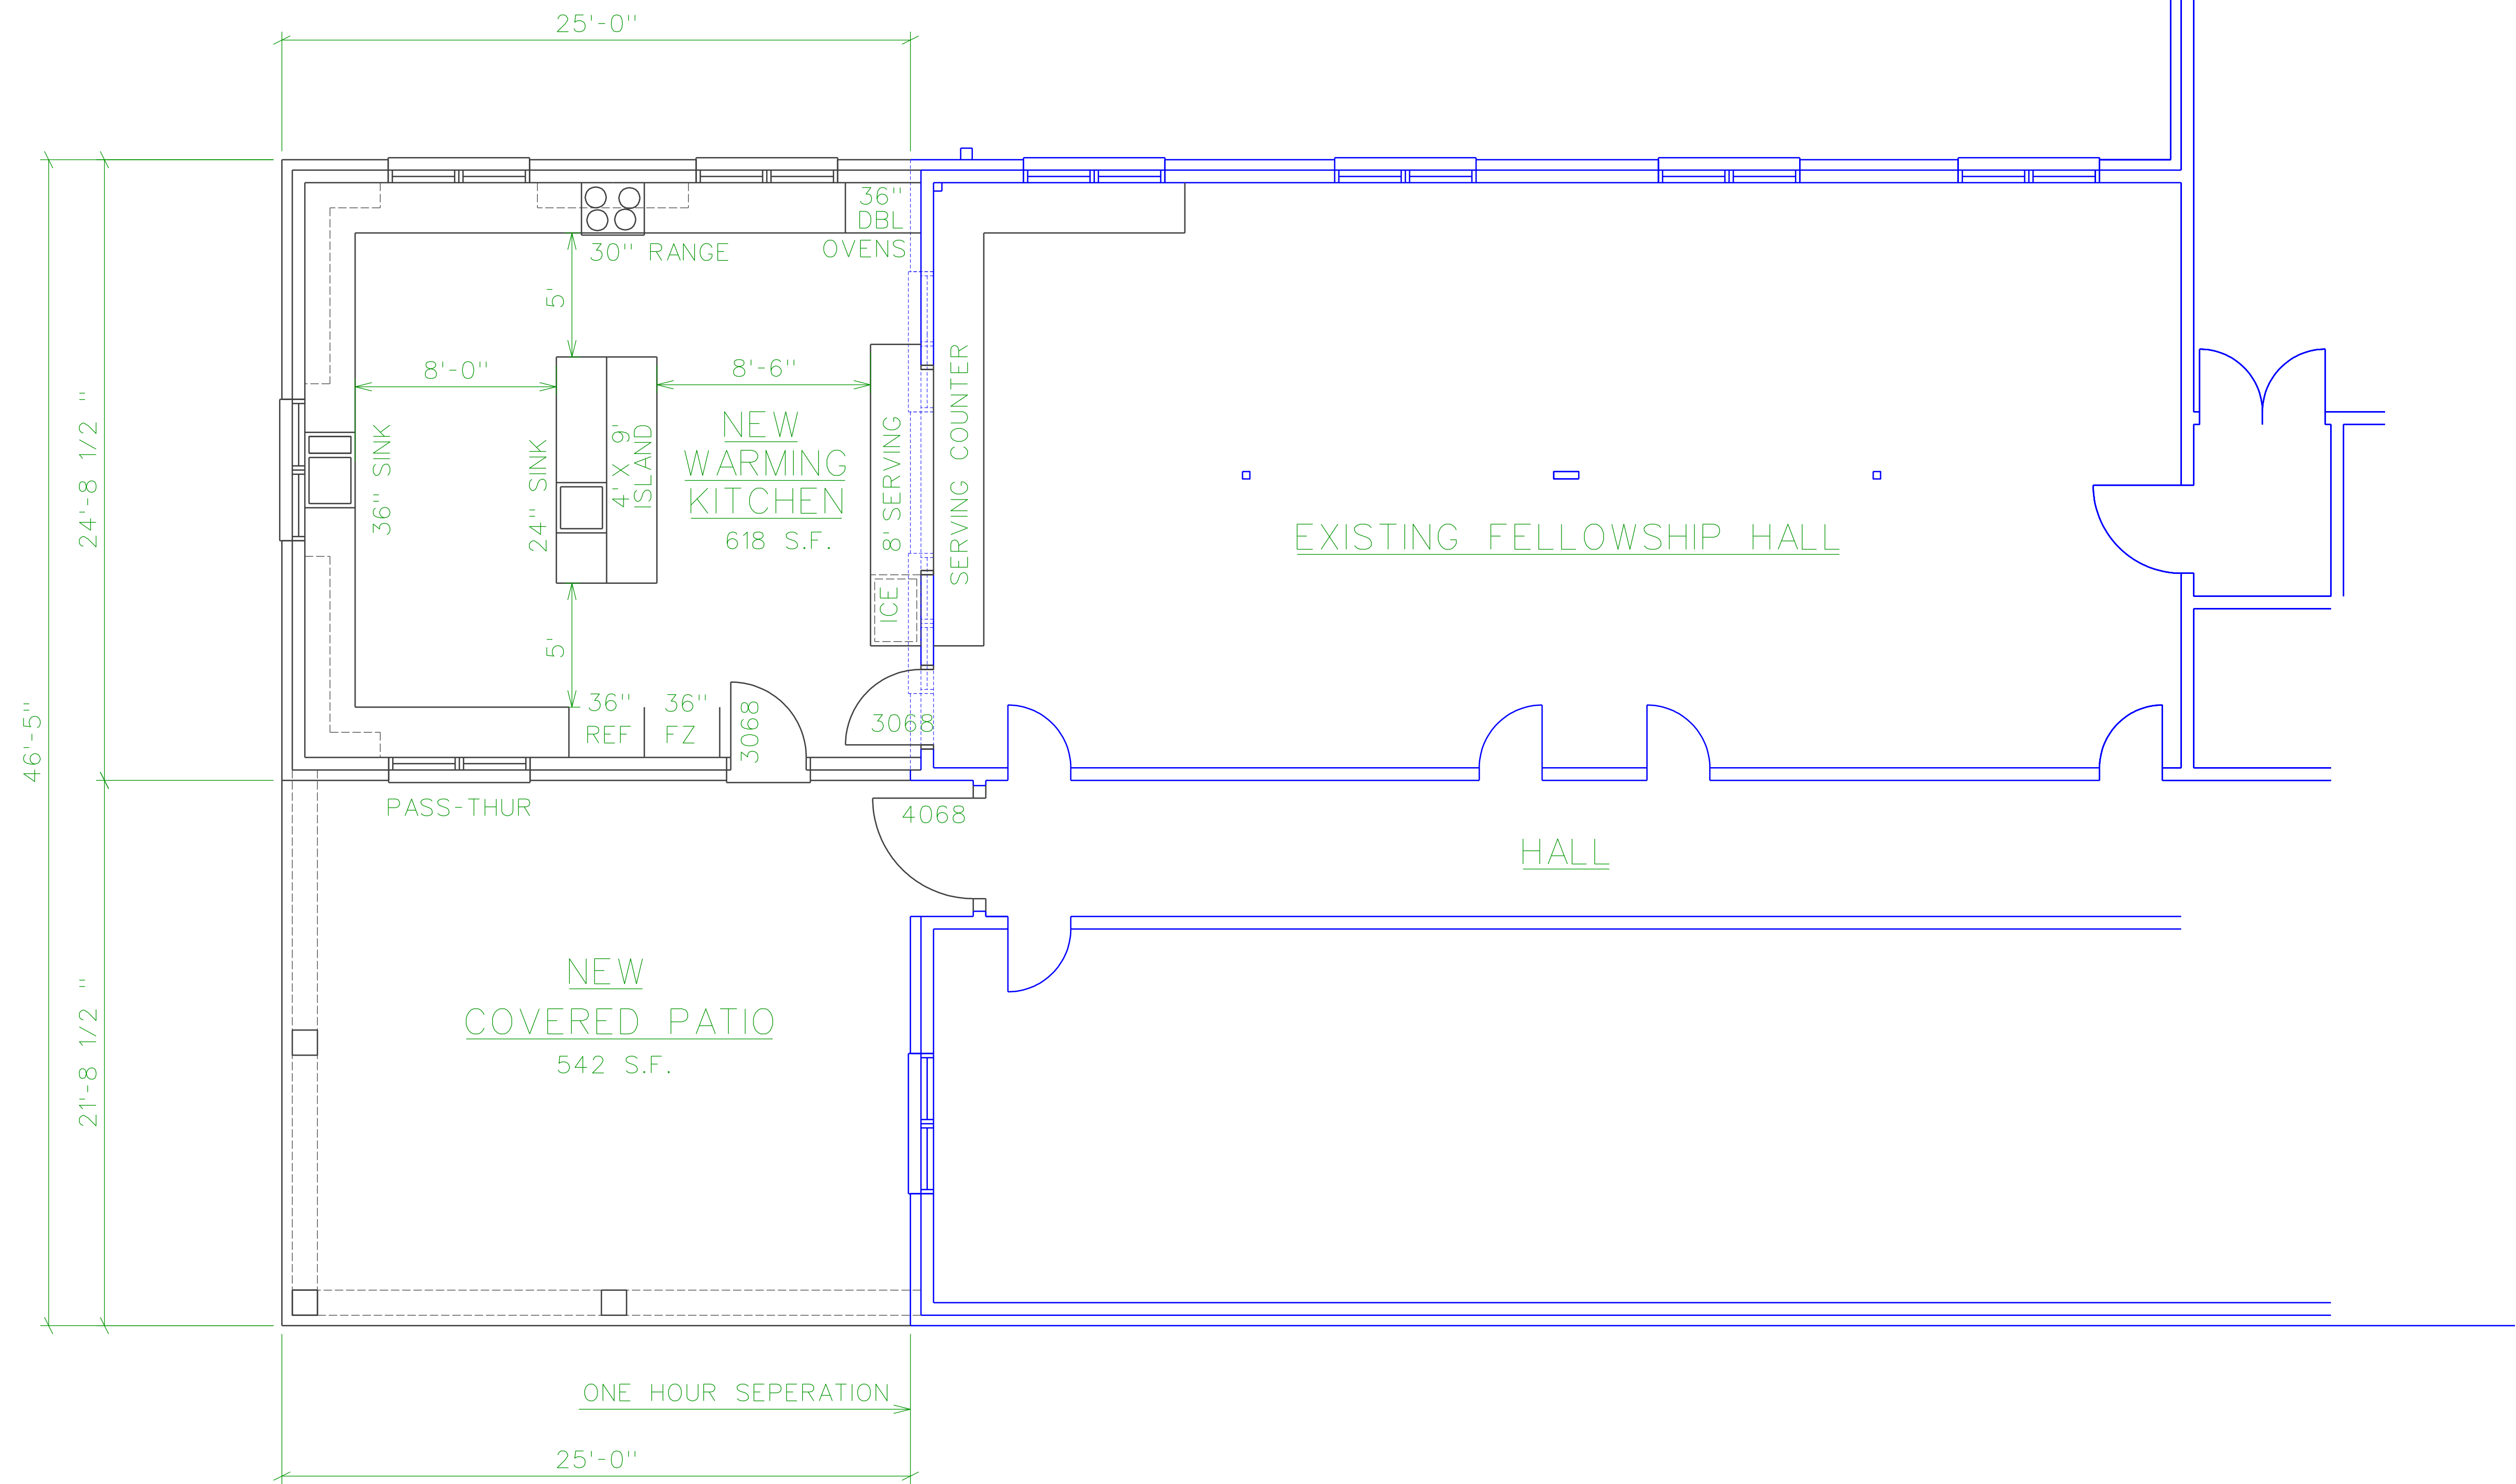

J J ROSE
ARCHITECT

204 N. VIRGINIA AVE
FAYETTEVILLE
NORTH CAROLINA 28305
910 286 2766

OUR REDEEMER LUTHERAN CHURCH
KITCHEN / COVERED PORCH ADDITION
1605 VAN BUREN AVE / FAYETTEVILLE NORTH CAROLINA 28303

REVISIONS

ITEM	DATE	DESCRIPTION

DRAWN BY TS
CHECKED BY JR
DATE 11-16-16
PROJ CODE
SET NO.
SHEET SUBJECT
ENLARGED
FLOOR PLAN

SHEET NO.
A3
OF 3 SHEETS

NEW FLOOR PLAN
1/4" = 1'-0"