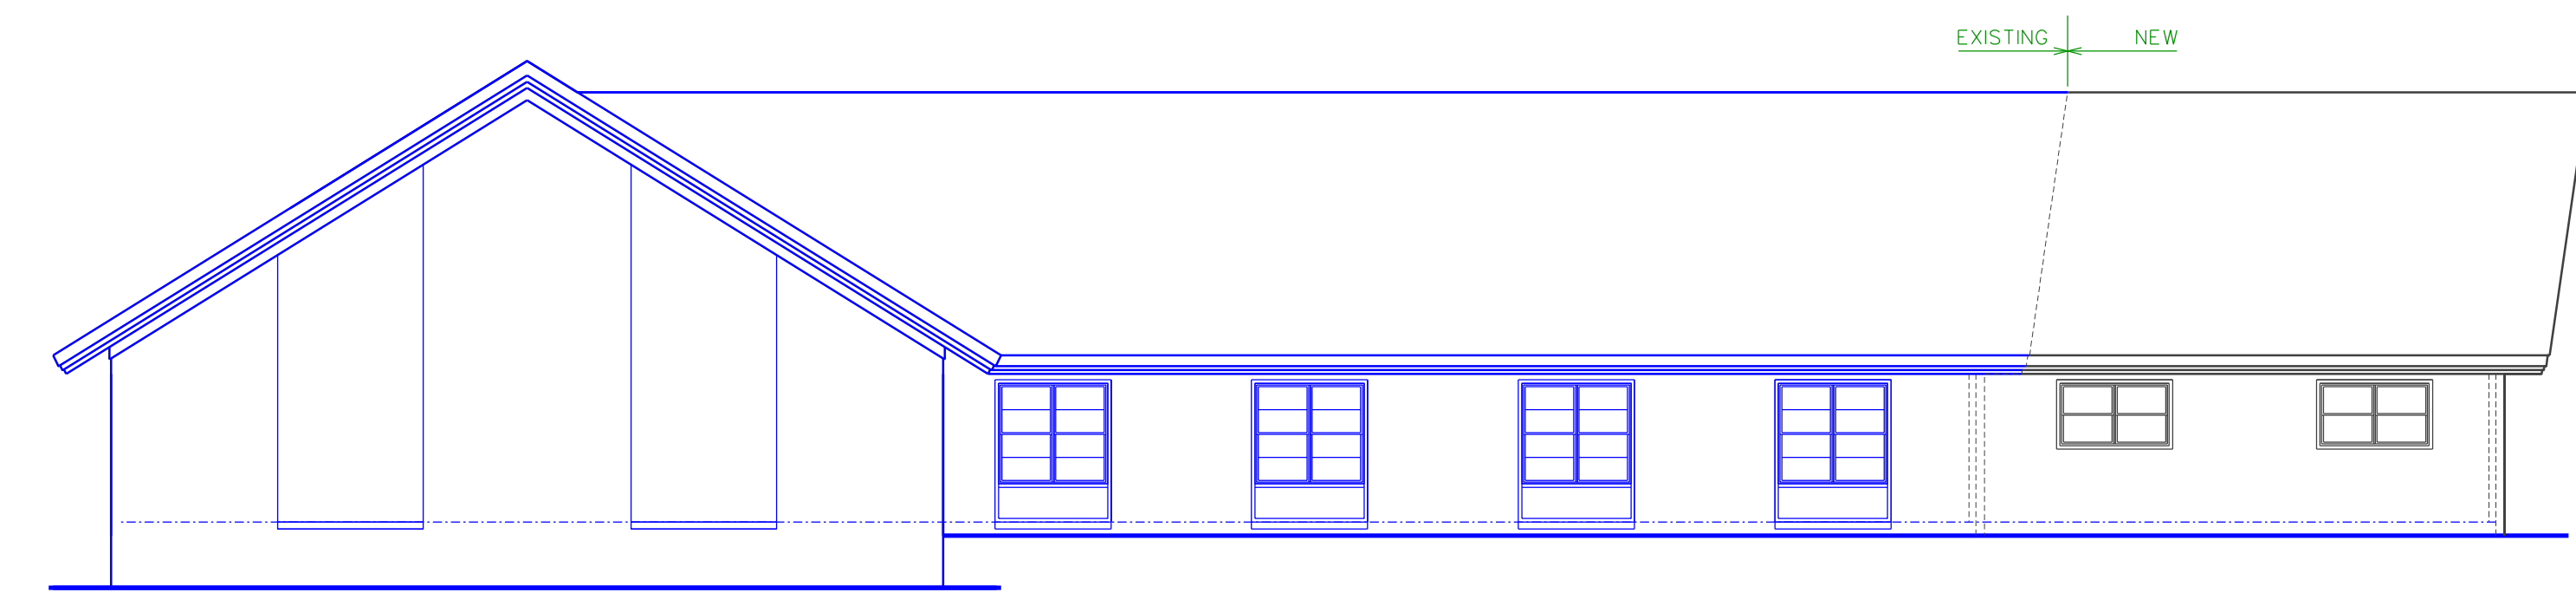

REVISIONS

NO.	DATE	DESCRIPTION

DRAWN BY TS
CHECKED BY JR
DATE 11-16-16
PROJ CODE
SET NO.
SHEET SUBJECT
NEW FLOOR PLAN

SHEET NO.
A2
OF 3 SHEETS

NEW REAR ELEVATION
1/8" = 1'-0"

NEW SIDE ELEVATION
1/8" = 1'-0"

NEW FRONT ELEVATION
1/8" = 1'-0"

NEW FLOOR PLAN
1/8" = 1'-0"