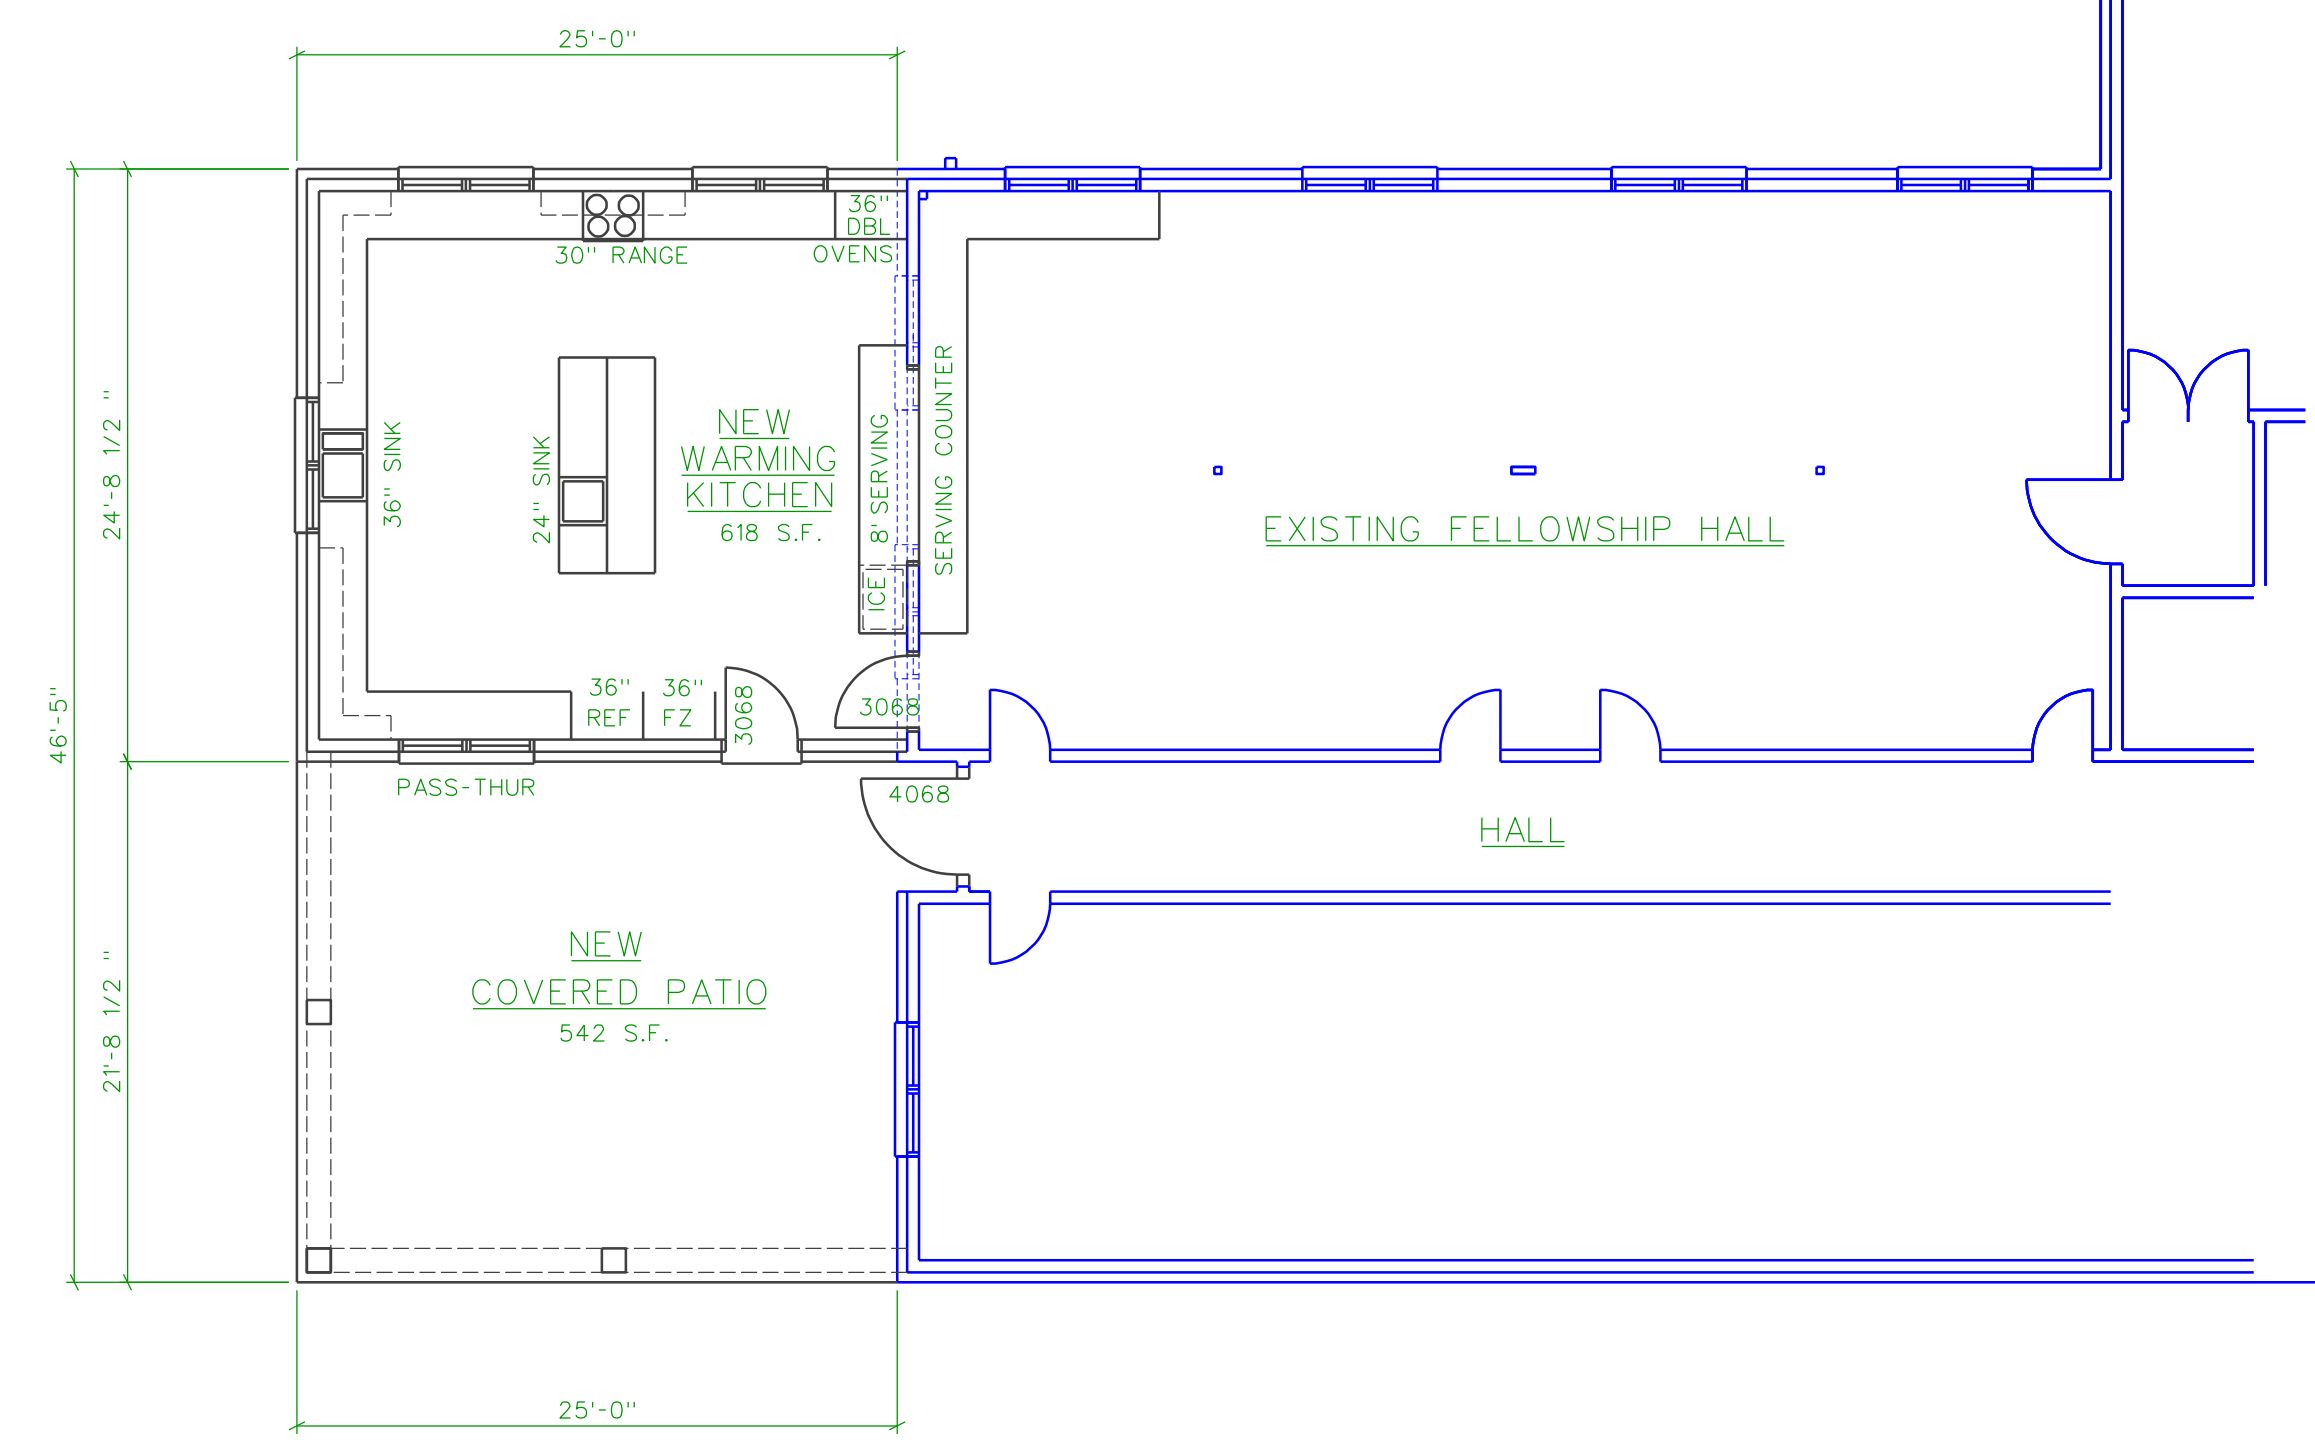

REVISIONS

NO.	DATE	DESCRIPTION

DRAWN BY TS
CHECKED BY JR
DATE 11-16-16
PROJ CODE
SET NO.
SHEET SUBJECT
NEW FLOOR PLAN

SHEET NO.
A2
OF 3 SHEETS

NEW REAR ELEVATION
1/8" = 1'-0"

NEW SIDE ELEVATION
1/8" = 1'-0"

NEW FRONT ELEVATION
1/8" = 1'-0"

NEW FLOOR PLAN
1/8" = 1'-0"