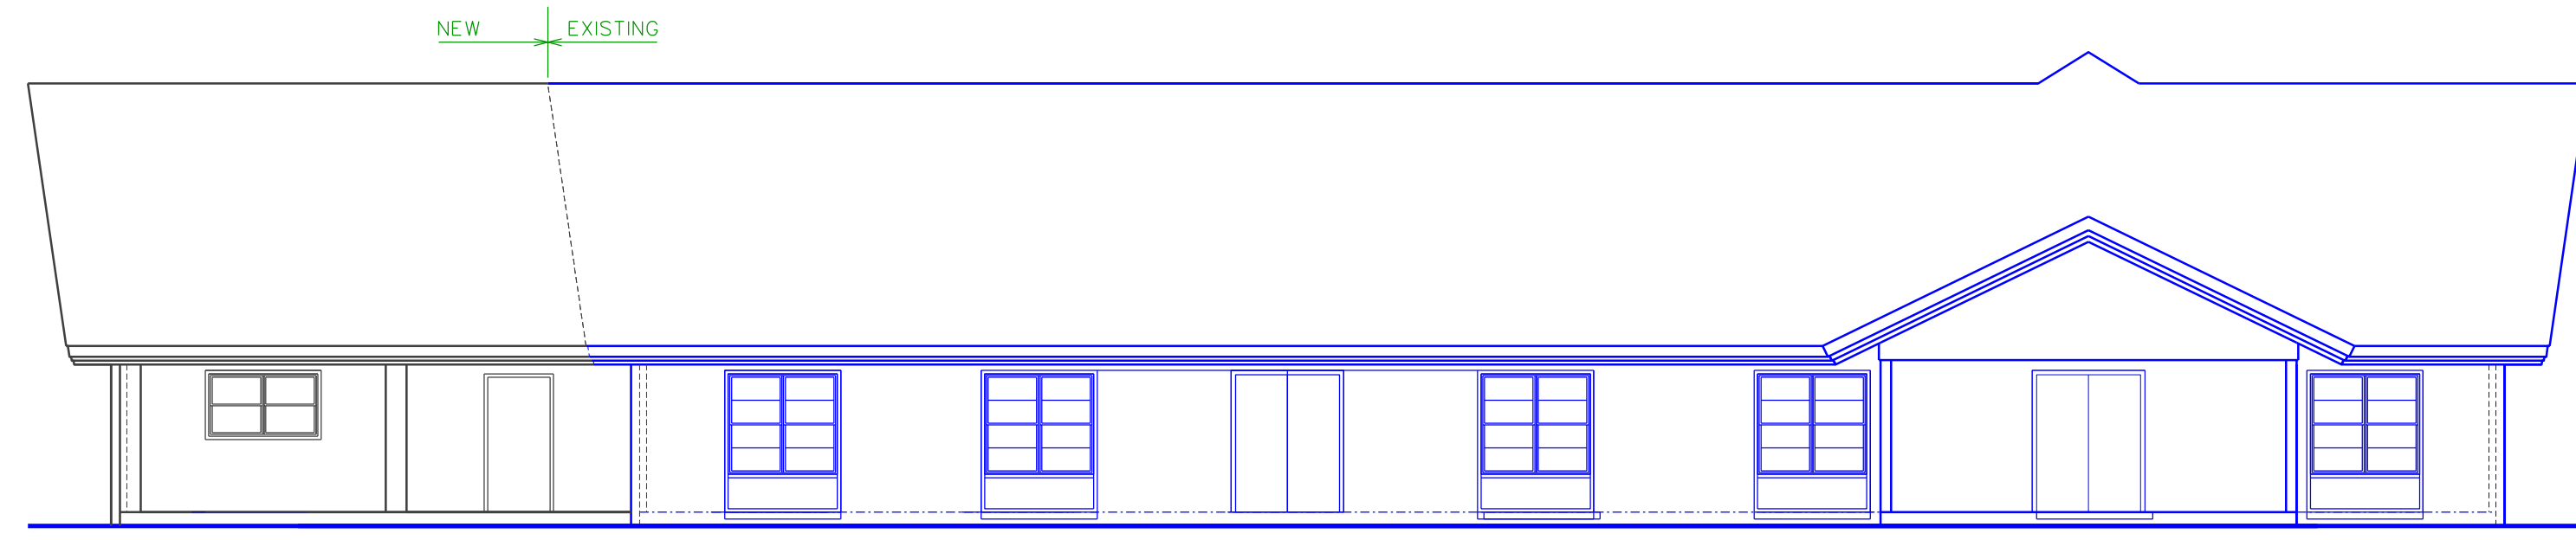

J J ROSE
ARCHITECT

204 N. VIRGINIA AVE
FAYETTEVILLE
NORTH CAROLINA 28305
910 286 2766

OUR REDEEMER LUTHERAN CHURCH
KITCHEN / COVERED PORCH ADDITION
1605 VAN BUREN AVE / FAYETTEVILLE NORTH CAROLINA 28303

REVISIONS

NO.	DATE	DESCRIPTION

DRAWN BY TS
CHECKED BY JR
DATE 11-16-16
PROJ CODE
SET NO.
SHEET SUBJECT
NEW FLOOR PLAN

SHEET NO.
A2
OF 3 SHEETS

NEW REAR ELEVATION
1/8" = 1'-0"

NEW SIDE ELEVATION
1/8" = 1'-0"

NEW FRONT ELEVATION
1/8" = 1'-0"

NEW FLOOR PLAN
1/8" = 1'-0"