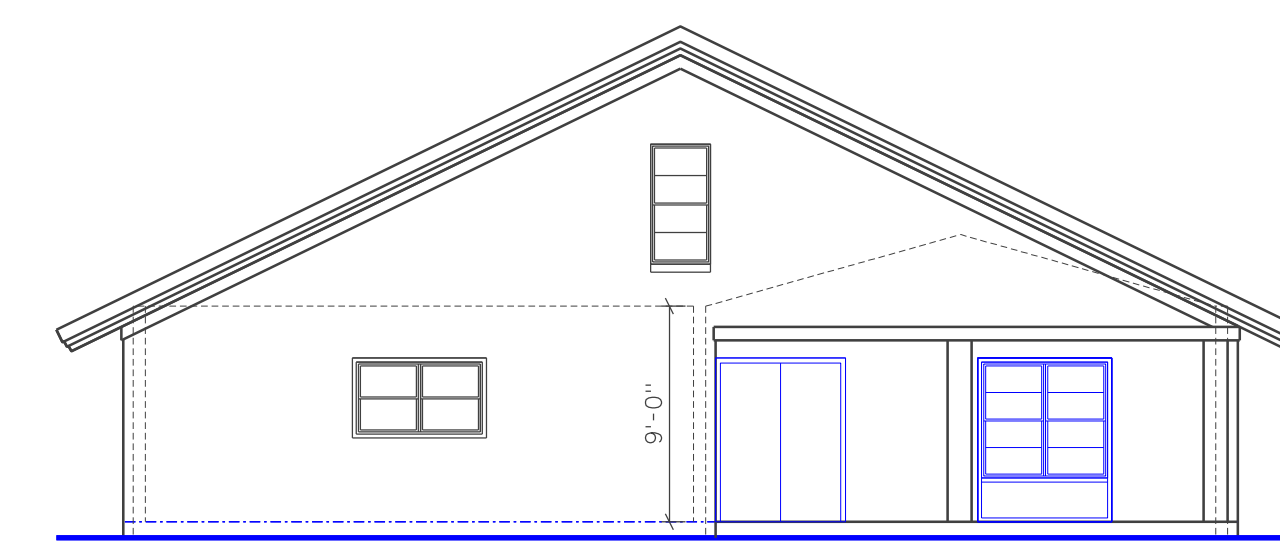

REVISIONS

NO.	DATE	DESCRIPTION

DRAWN BY TS
CHECKED BY JR
DATE 11-16-16
PROJ CODE
SET NO.
SHEET SUBJECT
NEW FLOOR PLAN

SHEET NO.
A2
OF 3 SHEETS

NEW REAR ELEVATION
1/8" = 1'-0"

NEW SIDE ELEVATION
1/8" = 1'-0"

NEW FRONT ELEVATION
1/8" = 1'-0"

NEW FLOOR PLAN
1/8" = 1'-0"